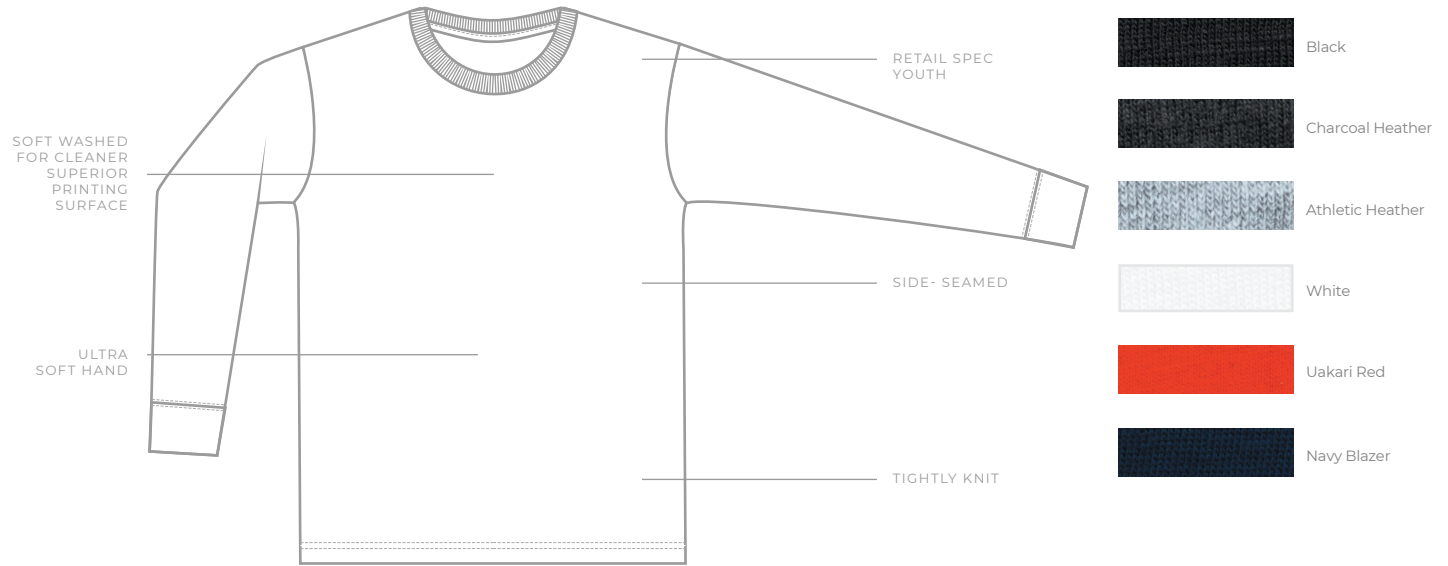

STYLE: YC1146

CATEGORY: YOUTH

NAME: YOUTH LONG SLEEVE T-SHIRT

AVAILABLE COLORWAYS

FABRIC

- 30 single
- 4.3 oz.
- 100% combed ring-spun cotton
- Athletic Heather 85%/15%cotton/viscose
- Heathers 60%/40% cotton/polyester

Detail	XS	S	M	L	XL	2XL	3XL	4XL	5XL	6XL
Chest Width	16	17	18	19	20					
Body Length	21	22.5	24	25.5	27					

tear
away
label