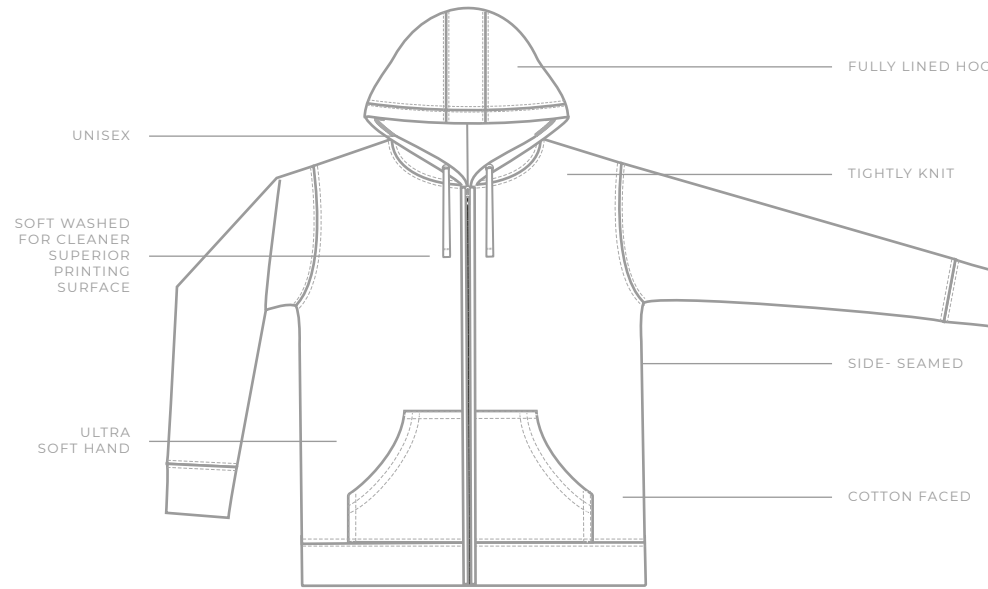

STYLE: Y2500

CATEGORY: CHILDRENS

NAME: CHILDREN'S LIGHTWEIGHT FULL-ZIP HOODIE

AVAILABLE COLORWAYS

FABRIC

·7.5 oz

·80/20 cotton/polyester

Detail	XS	S	M	L	XL	2XL	3XL	4XL	5XL	6XL
Chest Width	14	15.5	17	18.5	20					
Body Length HPS	17.5	19	20.5	22	23.5					
Sleeve Length SS	14	16	18	20.5	22					
Printable Area Chest Height	7.625	9.125	10	11.125	12.125					
Printable Area Sleeve Width (4 inches from Cuff Edge)	4.125	4.375	4.625	4.625	4.875					

tear
away
label