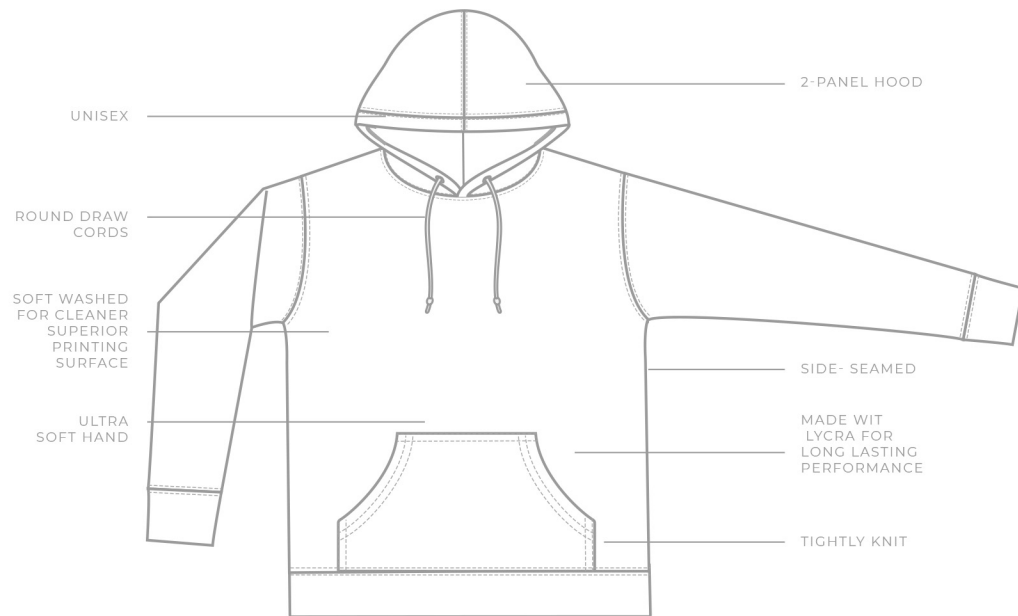

STYLE: **Y2550**

CATEGORY: **YOUTH**

NAME: **YOUTH PULLOVER FLEECE**

### FABRIC

- 7.0 oz.
- 65% cotton/35% polyester
- Heathers 60% cotton/40% polyester
- 3-end fleece

tear  
away  
label

Detail	XS	S	M	L	XL	2XL	3XL	4XL	5XL	6XL
Chest Width		17	18	19	20					
Body Length		21	23	25	27					
Sleeve Length CBN		26.5	28.5	30.5	32.5					
Printable Area Chest Height		8.25	10	12	13.75					
Printable Area Sleeve Width (5 inches from Cuff Edge)		5.5	5.75	6	6.25					