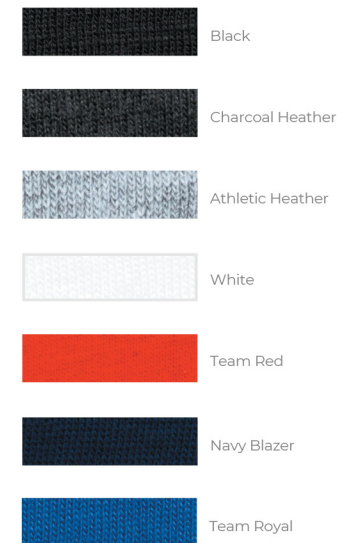

STYLE: **Y2550**

CATEGORY: **YOUTH**

NAME: **YOUTH PULLOVER FLEECE**

## AVAILABLE COLORWAYS

### FABRIC

- 7.0 oz.
- 65% cotton/35% polyester
- Heathers 60% cotton/40% polyester
- 3-end fleece

tear  
away  
label

Detail	XS	S	M	L	XL	2XL	3XL	4XL	5XL	6XL
Chest Width		17	18	19	20					
Body Length		21	23	25	27					
Sleeve Length CBN		26.5	28.5	30.5	32.5					
Printable Area Chest Height		8.25	10	12	13.75					
Printable Area Sleeve Width (5 inches from Cuff Edge)		5.5	5.75	6	6.25					