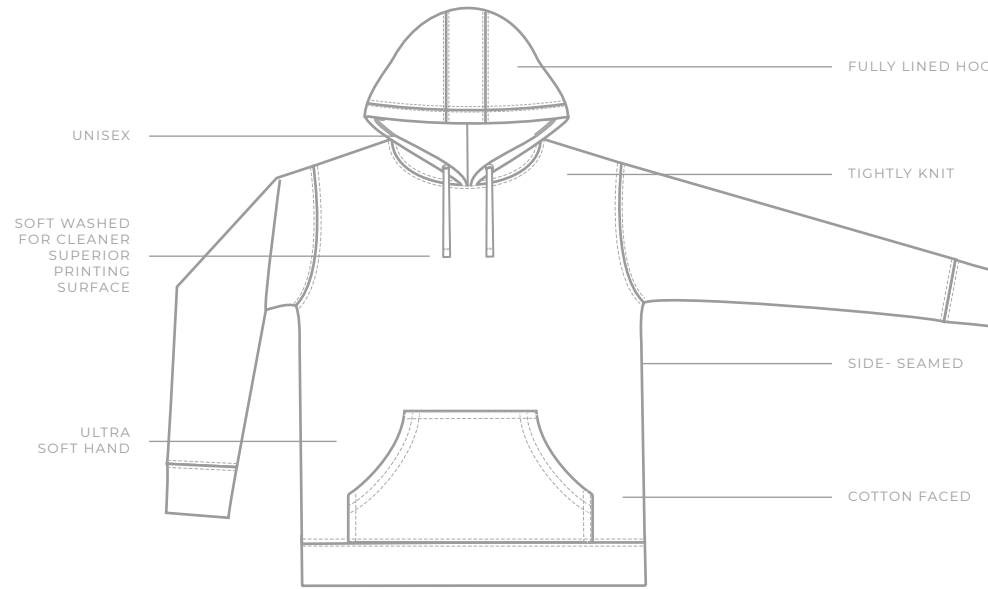

STYLE: Y2500

CATEGORY: CHILDRENS

NAME: CHILDREN'S LIGHTWEIGHT

AVAILABLE COLORWAYS

FABRIC

·7.5 oz

·80/20 cotton/polyester

Detail	XS	S	M	L	XL	2XL	3XL	4XL	5XL	6XL
Chest Width	14	15.5	17	18.5	20					
Body Length HPS	17.5	19	20.5	22	23.5					
Sleeve Length SS	14	16	18	20.5	22					
Printable Area Chest Height	7.625	9.125	10	11.125	12.125					
Printable Area Sleeve Width (4 inches from Cuff Edge)	4.125	4.375	4.625	4.625	4.875					

tear
away
label