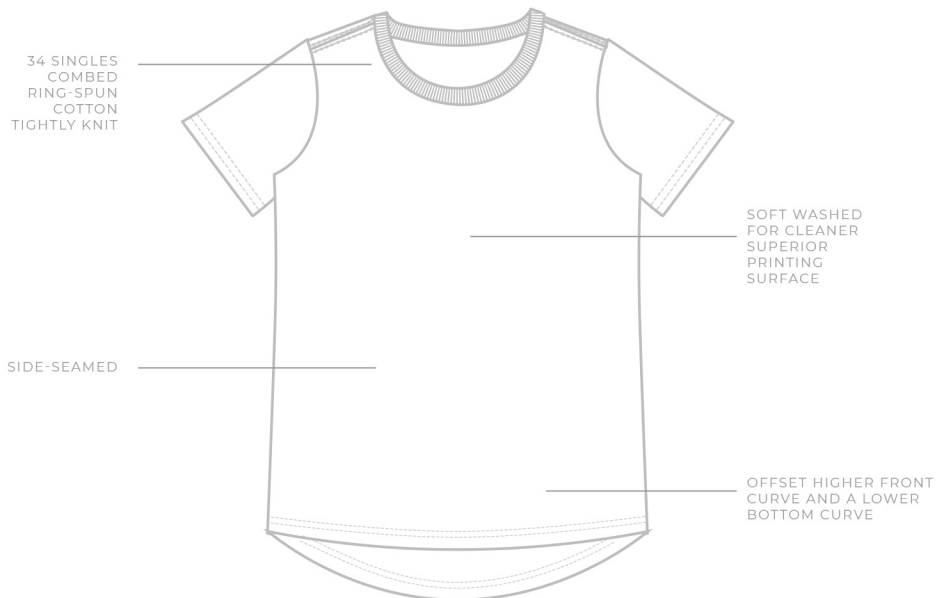

STYLE: **W1250**

CATEGORY: **WOMEN'S**

NAME: **WOMEN'S HI-LO T-SHIRT**

AVAILABLE COLORWAYS

FABRIC

- 30 single
- 4.3 oz.
- 100% combed ring-spun cotton
- Carbon Grey is 60/40 cotton/polyester

Detail	XS	S	M	L	XL	2XL	3XL	4XL	5XL	6XL
Chest Width	18.5	19.5	20.5	21.5	22.5	23.5				
Body Length (front)	23	24	25	26	27	28				
Body Length (back)	25.5	26.5	27.5	28.5	29.5	30.5				

*Chest Width measured 1 inch below arm hole
 *Body Length measured from high point of shoulder to bottom