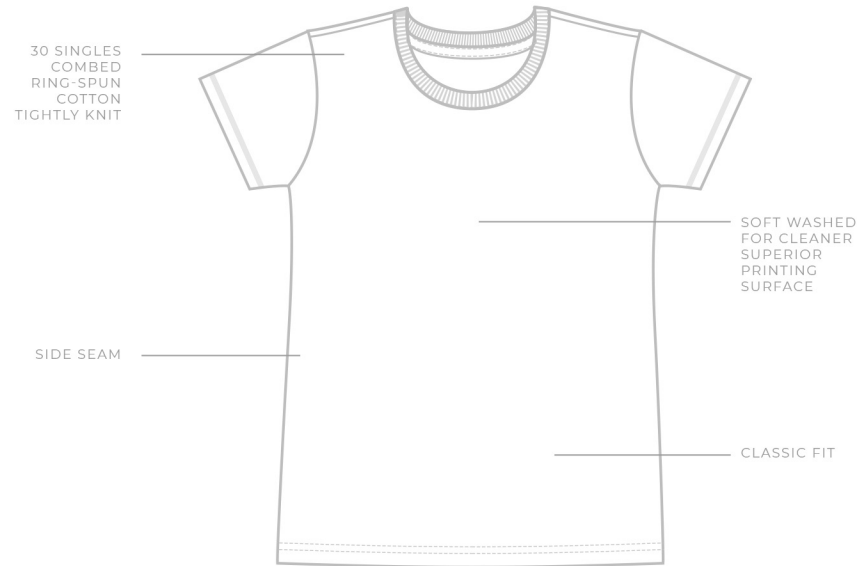

STYLE: **W1240**

CATEGORY: **WOMEN'S**

NAME: **WOMEN'S CLASSIC TEE**

### FABRIC

- 30 single,
- 4.3 oz.
- 100% combed ring-spun cotton
- Carbon Grey is 60/40 cotton/polyester

Detail	XS	S	M	L	XL	2XL	3XL	4XL	5XL	6XL
Chest Width	18.25	19.25	20.25	21.25	22.25	23.25				
Body Length	24	25	26	27	28	29				