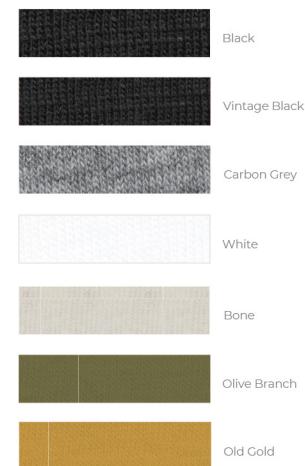

STYLE: **W1225**

CATEGORY: **WOMEN'S**

NAME: **BOYFRIEND TEE**

## AVAILABLE COLORWAYS

### FABRIC

- 30 single,
- 4.3 oz.
- 100% combed ring-spun cotton
- Carbon Grey is 60/40 cotton/polyester

Detail	XS	S	M	L	XL	2XL	3XL	4XL	5XL	6XL
Chest Width	18.5	19.5	20.5	21.5	22.5	23.5				
Body Length	23	24	25	26	27	28				