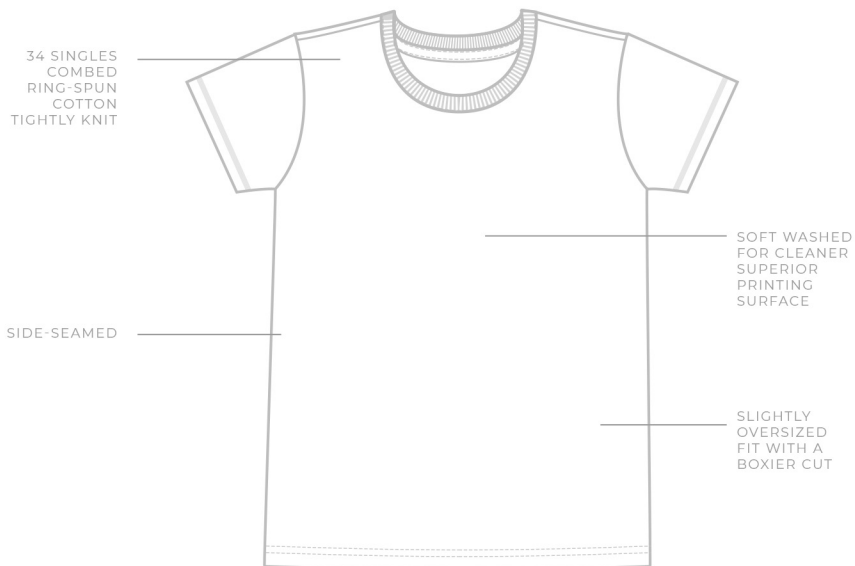

STYLE: **W1225**

CATEGORY: **WOMEN'S**

NAME: **BOYFRIEND TEE**

### FABRIC

- 30 single,
- 4.3 oz.
- 100% combed ring-spun cotton
- Carbon Grey is 60/40 cotton/polyester

Detail	XS	S	M	L	XL	2XL	3XL	4XL	5XL	6XL
Chest Width	18.5	19.5	20.5	21.5	22.5	23.5				
Body Length	23	24	25	26	27	28				