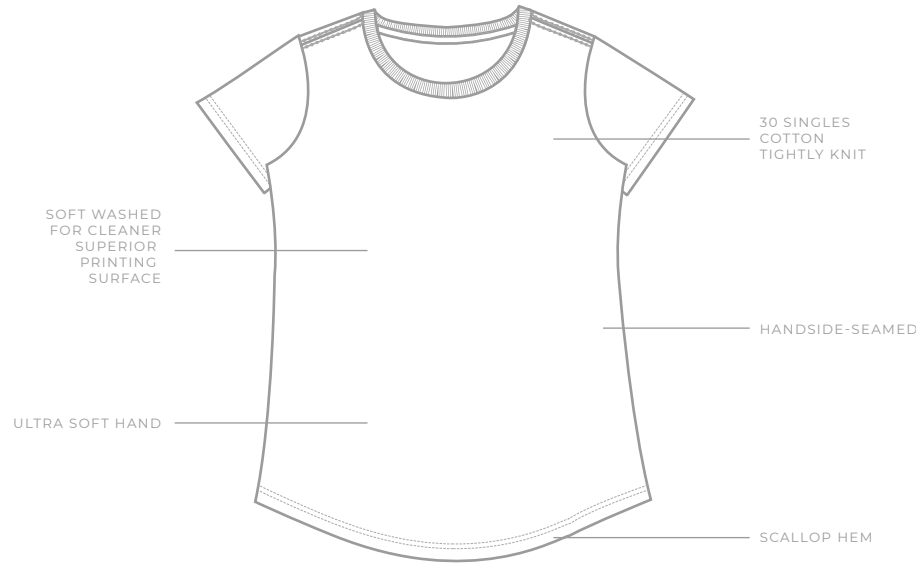

STYLE: **W1218 & W1218C**

CATEGORY: **WOMEN'S**

NAME: **THE SLUB SCALLOP BOTTOM T-SHIRT**

### FABRIC

- 30 single
- 5.5 oz
- 100% cotton
- Heathers 60/40 cotton/polyester

Detail	XS	S	M	L	XL	2XL	3XL	4XL	5XL	6XL
Chest Width	16.5	17.5	18.5	19.5	20.5	21.5				
Body Length	25.50	26.50	27.50	28.50	29.50	30.50				