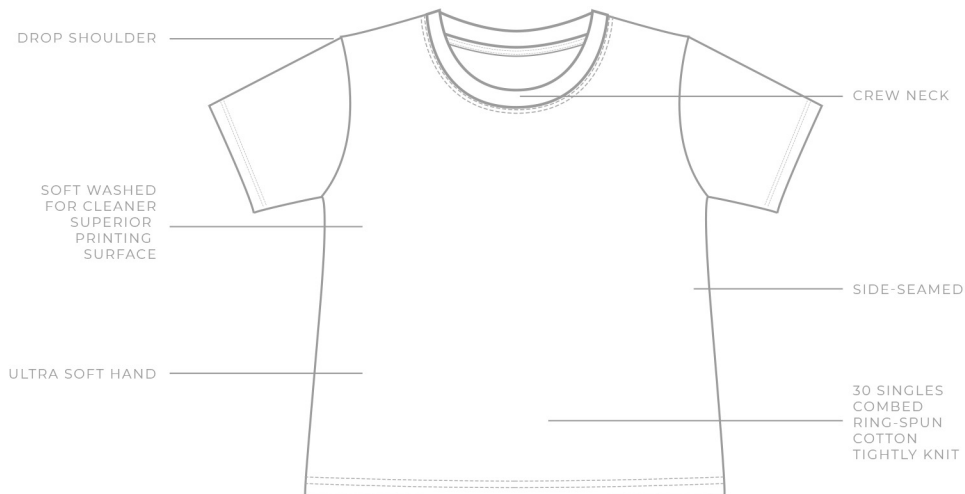

STYLE: **W1085**

CATEGORY: **WOMEN'S**

NAME: **CROP TOP T-SHIRT**

AVAILABLE COLORWAYS

FABRIC

·24 single

·5.5 oz

·100% combed ring-spun cotton

Athletic Heather 85/15 cotton/viscose

Detail	XS	S	M	L	XL	2XL	3XL	4XL	5XL	6XL
Chest Width	18.5	19.5	20.5	21.5	22.5					
Body Length	17.25	17.75	18.25	18.75	19					
Sleeve Length	5.75	6	6.25	6.5	6.75					

*Chest Width measured 1 inch below arm hole

*Body Length measured from high point of shoulder to bottom