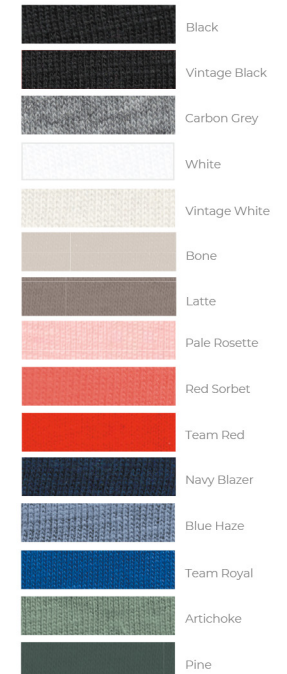

STYLE: **OW1086**

CATEGORY: **WOMEN'S**

NAME: **HIGH-WAISTED TEE**

AVAILABLE COLORWAYS

FABRIC

·34 single

·4.3 oz

·100% combed ring-spun cotton

Detail	XS	S	M	L	XL	2XL	3XL	4XL	5XL	6XL
Chest Width		17.25	18.25	19.25	20.25					
Body Length		20.25	21.25	22.25	23.25					

*Chest Width measured 1 inch below arm hole

*Body Length measured from high point of shoulder to bottom