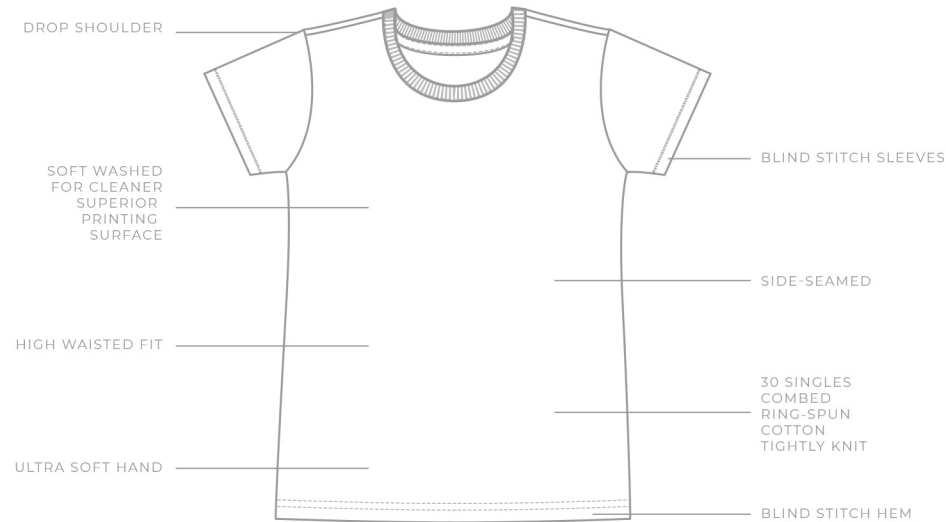

STYLE: **OW1086**

CATEGORY: **WOMEN'S**

NAME: **HIGH-WAISTED TEE**

AVAILABLE COLORWAYS

FABRIC

·34 single

·4.3 oz

·100% combed ring-spun cotton

Detail	XS	S	M	L	XL	2XL	3XL	4XL	5XL	6XL
Chest Width		17.25	18.25	19.25	20.25					
Body Length		20.25	21.25	22.25	23.25					

*Chest Width measured 1 inch below arm hole

*Body Length measured from high point of shoulder to bottom