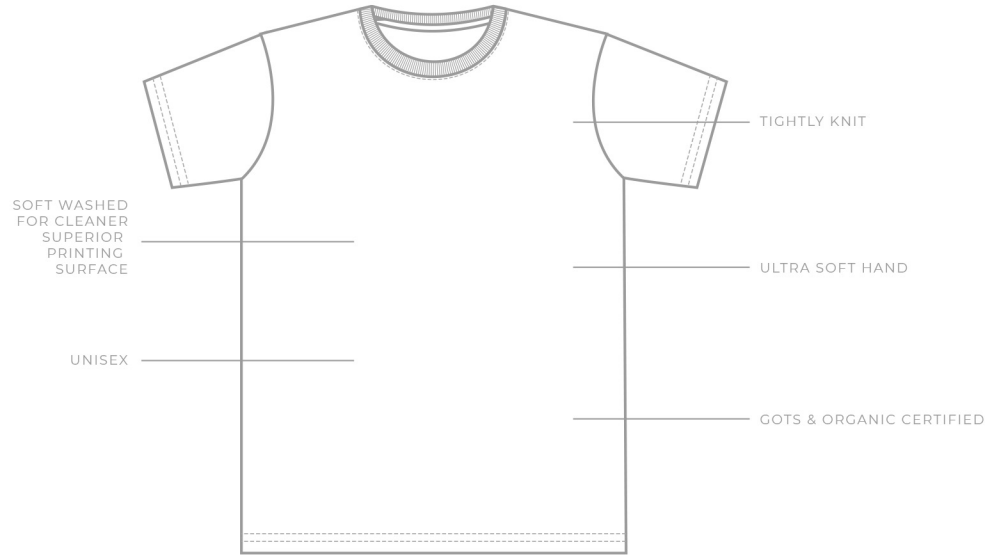

STYLE: **OU1060**

CATEGORY: **UNISEX**

NAME: **THE ESSENTIAL TEE**

AVAILABLE COLORWAYS

FABRIC

- 30 single
- 4.3 oz.
- 100% organic combed ring-spun cotton
- GOTS & Organic Certified

Detail	XS	S	M	L	XL	2XL	3XL	4XL	5XL	6XL
Chest Width	16	18	20	22	24	26	28			
Body Length	27	28	29	30	31	33	33			

*Chest Width measured 1 inch below arm hole
 *Body Length measured from high point of shoulder to bottom