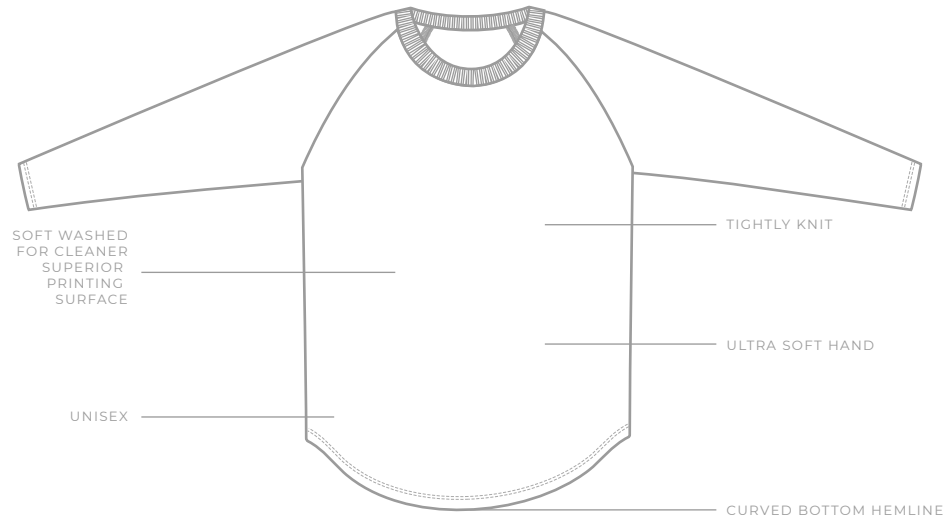

STYLE: MC1190

CATEGORY: UNISEX

NAME: 3/4 SLEEVE BASEBALL T-SHIRT

AVAILABLE COLORWAYS

Body / Sleeve	
	White / White
	White / Red
	White / Black
	Black / Black
	Black Graphite Heather / Black
	Black / White
	Black / Athletic Heather
	Athletic Heather / Mint
	Athletic Heather / Black
	Athletic Heather / Navy
	Vintage White / Wine
	Vintage White / Royal
	Vintage White / Dusty Rose
	Oatmeal Heather / Cantaloupe
MC1190C	
	Vintage White / Khaki Camo

FABRIC

- 30 single
- 4.3 oz.
- 100% combed ring-spun cotton
- Heathers 60/40 cotton/polyester
- Athletic Heather 85/15 cotton/viscose
- Black Graphite Heather 80/20 cotton/polyester

Detail	XS	S	M	L	XL	2XL	3XL	4XL	5XL	6XL
Chest Width	16.5	18.5	20.5	22.5	24.5	26.5	28.5			
Body Length	27.5	28.5	29.5	30.5	31.5	32.5	33.5			