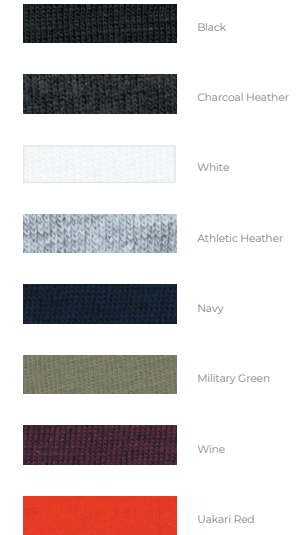

STYLE: MC1144

CATEGORY: MENS

NAME: LONG SLEEVE T-SHIRT

AVAILABLE COLORWAYS

FABRIC

- 30 single
- 4.3 oz.
- 100% combed ring-spun cotton
- Heathers 60/40 cotton/polyester
- Athletic Heather 85/15 cotton/viscose

Detail	XS	S	M	L	XL	2XL	3XL	4XL	5XL	6XL
Chest Width		18	20	22	24	26	28			
Body Length		28	29	30	31	32	33			
Sleeve Length		26	26.5	27	27.5	28	28.5			
Printable Area Sleeve Width (3.5 inches from Cuff Edge)		4.5	4.8	5	5.375	5.66	6			

tear
away
label