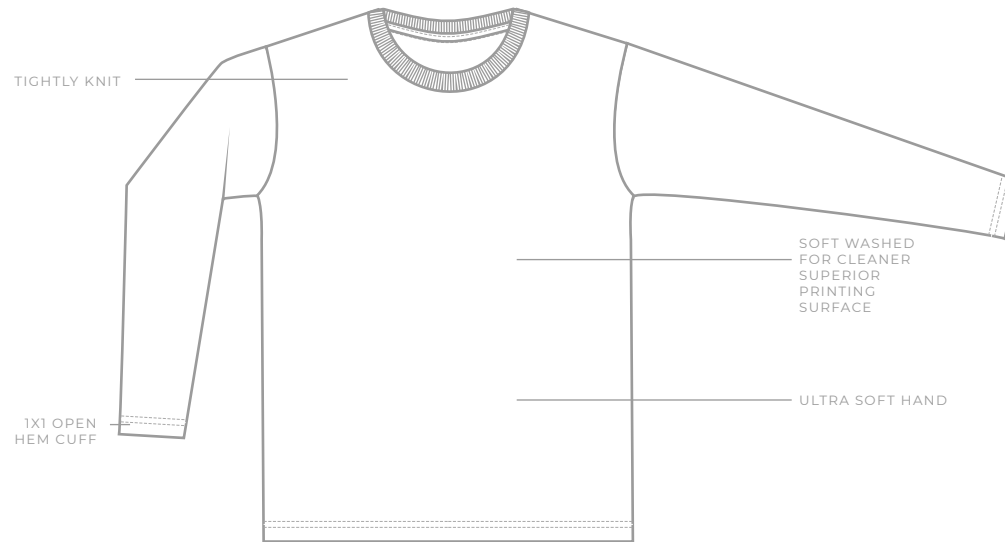

STYLE: MC1144

CATEGORY: MENS

NAME: LONG SLEEVE T-SHIRT

AVAILABLE COLORWAYS

FABRIC

- 30 single
- 4.3 oz.
- 100% combed ring-spun cotton
- Heathers 60/40 cotton/polyester
- Athletic Heather 85/15 cotton/viscose

Detail	XS	S	M	L	XL	2XL	3XL	4XL	5XL	6XL
Chest Width		18	20	22	24	26	28			
Body Length		28	29	30	31	32	33			
Sleeve Length		26	26.5	27	27.5	28	28.5			
Printable Area Sleeve Width (3.5 inches from Cuff Edge)		4.5	4.8	5	5.375	5.66	6			

tear
away
label