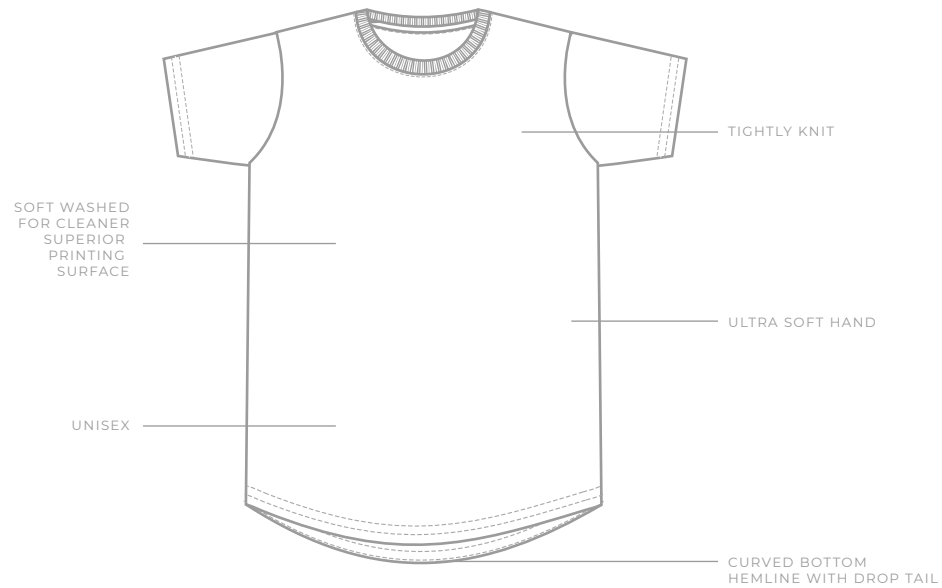

STYLE: MC1050/MC1050C

CATEGORY: UNISEX

NAME: UNISEX DROP TAIL T-SHIRT

AVAILABLE COLORWAYS

FABRIC

- 30 single
- 4.3 oz.
- 100% combed ring-spun cotton
- Heathers 60/40 cotton/polyester
- Athletic Heather 85/15 cotton/viscose

Detail	XS	S	M	L	XL	2XL	3XL	4XL	5XL	6XL
Chest Width	17.5	19	20.5	22	23.5	25	26.5			
Body Length Front	29	30	31	32	33	34	35			
Body Length Back	31	32	33	34	35	36	37			