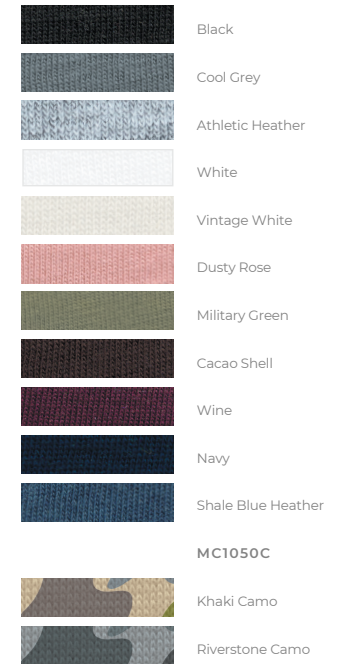

STYLE: MC1050/MC1050C

CATEGORY: UNISEX

NAME: UNISEX DROP TAIL T-SHIRT

AVAILABLE COLORWAYS

FABRIC

- 30 single
- 4.3 oz.
- 100% combed ring-spun cotton
- Heathers 60/40 cotton/polyester
- Athletic Heather 85/15 cotton/viscose

Detail	XS	S	M	L	XL	2XL	3XL	4XL	5XL	6XL
Chest Width	17.5	19	20.5	22	23.5	25	26.5			
Body Length Front	29	30	31	32	33	34	35			
Body Length Back	31	32	33	34	35	36	37			