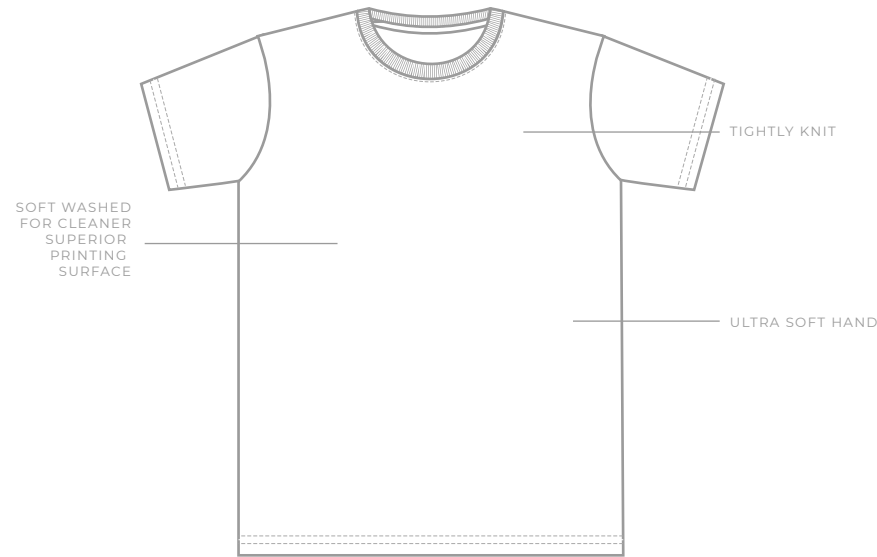

STYLE: MC1040/MC1040C

CATEGORY: UNISEX

NAME: UNISEX SHORT SLEEVE T-SHIRT

### FABRIC

- 30 single
- 100% combed ring-spun cotton
- Heathers 60/40 cotton/polyester
- Athletic Heather 85/15 cotton/viscose
- Black Graphite Heather 80/20 cotton/polyester

Detail	XS	S	M	L	XL	2XL	3XL	4XL	5XL	6XL
Chest Width	16	18	20	22	24	26	28			
Body Length	27	28	29	30	31	32	33			