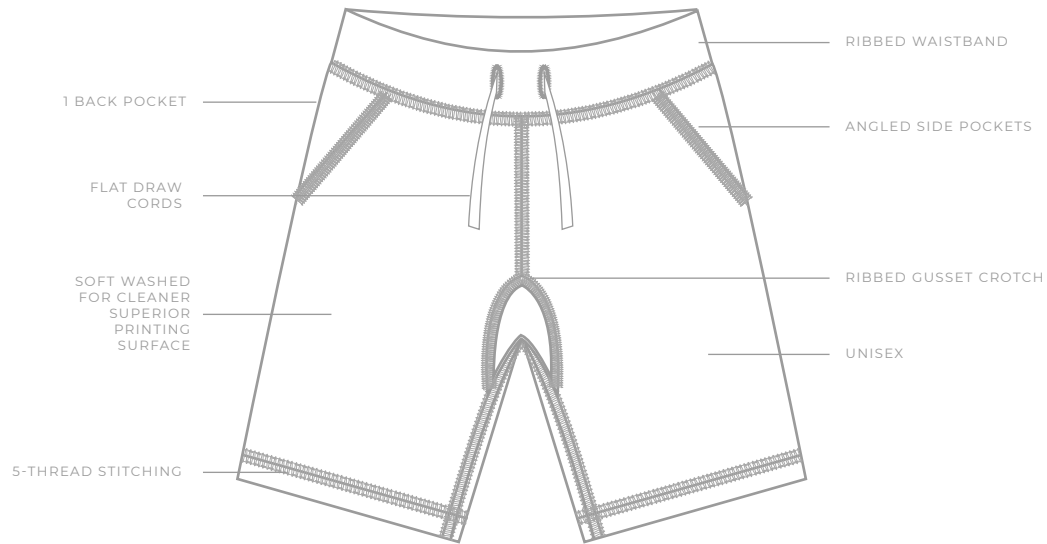

STYLE: **M7585**

CATEGORY: **FLEECE**

NAME: **PREMIUM SHORT**

### FABRIC

- 8.5 oz.
- 100% cotton-faced exterior
- 65/35 cotton/polyester blend
- Heathers 55/45 cotton/polyester
- 3-end fleece

tear  
away  
label

Detail	XS	S	M	L	XL	2XL	3XL	4XL	5XL	6XL
Waist	28	30	32	34	36	38				
Inseam	9.5	10	10.5	11	11.5	12				
Back Pocket Width	5.25	5.25	5.25	5.25	5.25	5.25				
Back Pocket Height	6	6	6	6	6	6				