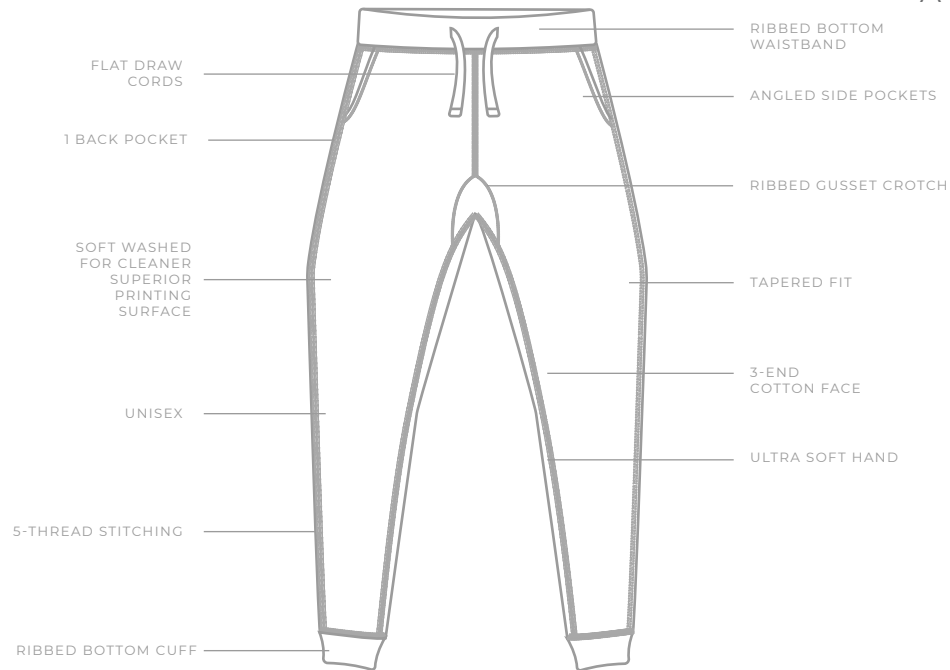

STYLE: **M7580**

CATEGORY: **FLEECE**

NAME: **PREMIUM JOGGER**

## AVAILABLE COLORWAYS

### FABRIC

- 8.5 oz.
- 100% cotton-faced exterior
- 65/35 cotton/polyester blend
- Heathers 55/45 cotton/polyester
- 3-end fleece

tear  
away  
label

Detail	XS	S	M	L	XL	2XL	3XL	4XL	5XL	6XL
Waist	28	30	32	34	36	38				
Inseam	28	29	30	31	32	33				
Back Pocket Width	5.25	5.25	5.25	5.25	5.25	5.25				
Back Pocket Height	6	6	6	6	6	6				