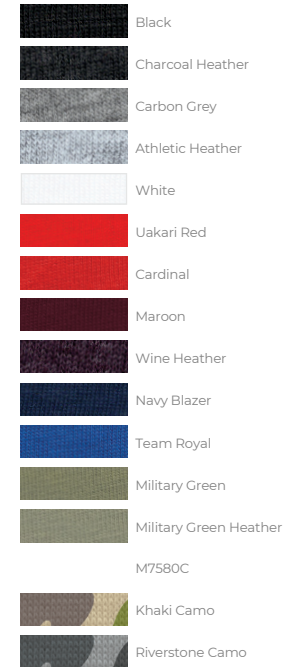

STYLE: **M7580**

CATEGORY: **FLEECE**

NAME: **PREMIUM JOGGER**

## AVAILABLE COLORWAYS

### FABRIC

- 8.5 oz.
- 100% cotton-faced exterior
- 65/35 cotton/polyester blend
- Heathers 55/45 cotton/polyester
- 3-end fleece

tear  
away  
label

Detail	XS	S	M	L	XL	2XL	3XL	4XL	5XL	6XL
Waist	28	30	32	34	36	38				
Inseam	28	29	30	31	32	33				
Back Pocket Width	5.25	5.25	5.25	5.25	5.25	5.25				
Back Pocket Height	6	6	6	6	6	6				