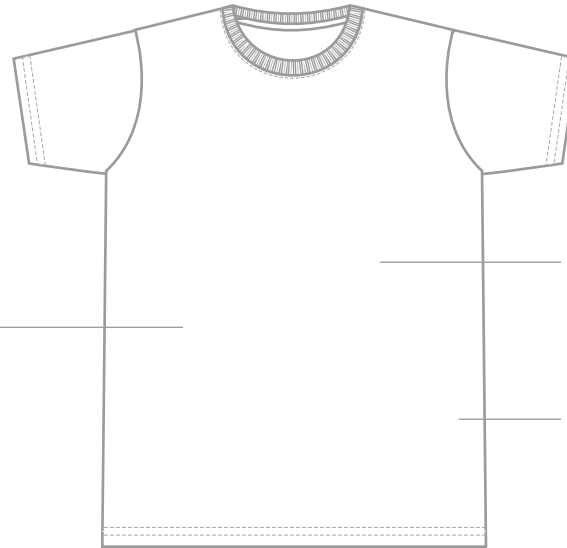

STYLE: **M1045**

CATEGORY: **MENS**

NAME: **SHORT SLEEVE TUBULAR T-SHIRT**

SOFT WASHED
FOR CLEANER
SUPERIOR
PRINTING
SURFACE

AVAILABLE COLORWAYS

FABRIC

- 30 single
- 4.3 oz.
- 100% combed ring-spun cotton
- Heathers 60/40 cotton/polyester
- Athletic Heather 85/15 cotton/viscose

Detail	XS	S	M	L	XL	2XL	3XL	4XL	5XL	6XL
Chest Width	16	18	20	22	24	26	28	30	32	
Body Length	27	28	29	30	31	32	33	34	35	

COTTON HERITAGE
tear
away
label