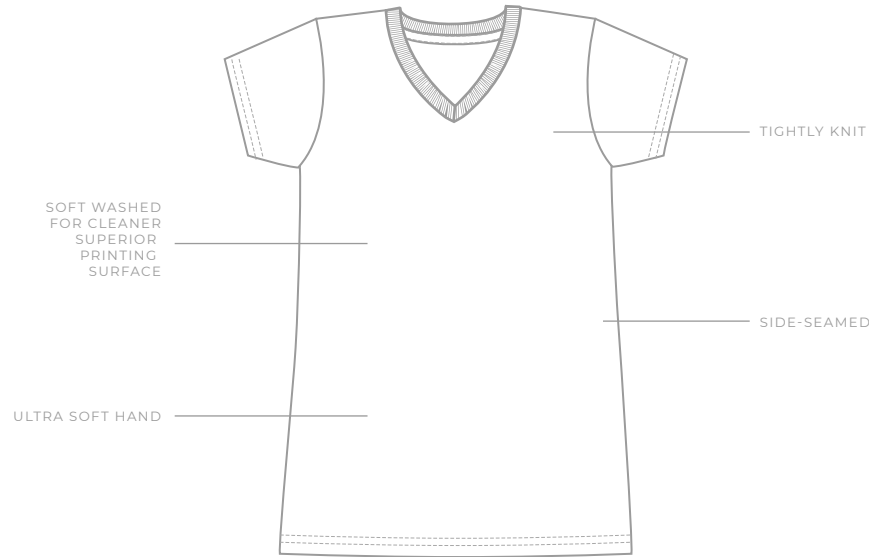

STYLE: LC1125

CATEGORY: **WOMEN'S**

NAME: **SIGNATURE V-NECK**

AVAILABLE COLORWAYS

FABRIC

- 34 single
- 3.7 oz
- 100% combed ring-spun cotton
- Heathers 60/40 cotton/polyester
- Athletic Heather 85/15 cotton/viscose

Detail	XS	S	M	L	XL	2XL	3XL	4XL	5XL	6XL
Chest Width	14.5	15.5	16.5	17.5	18.5	19.5				
Body Length	24	25	26	27	28	29				
Sleeve Length SS	6	6.25	6.5	6.75	7	7.25				