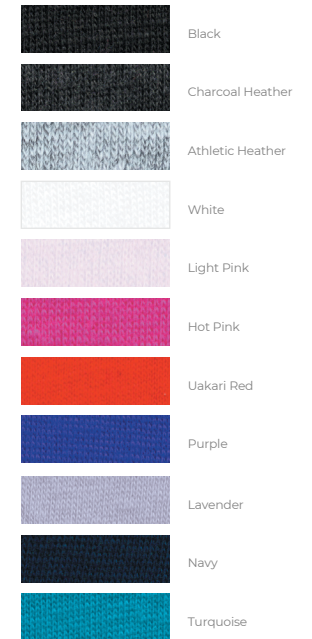

STYLE: LC1025

CATEGORY: **WOMEN'S**

NAME: **SLIM FIT T-SHIRT**

## AVAILABLE COLORWAYS

### FABRIC

- 34 single
- 3.7 oz
- 100% combed ring-spun cotton
- Heathers 60/40 cotton/polyester
- Athletic Heather 85/15 cotton/viscose

Detail	XS	S	M	L	XL	2XL	3XL	4XL	5XL	6XL
Chest Width	14.5	15.5	16.5	17.5	18.5	19.5				
Body Length	24	25	26	27	28	29				
Sleeve Length SS	3.5	4	4.5	5	5.5	6				