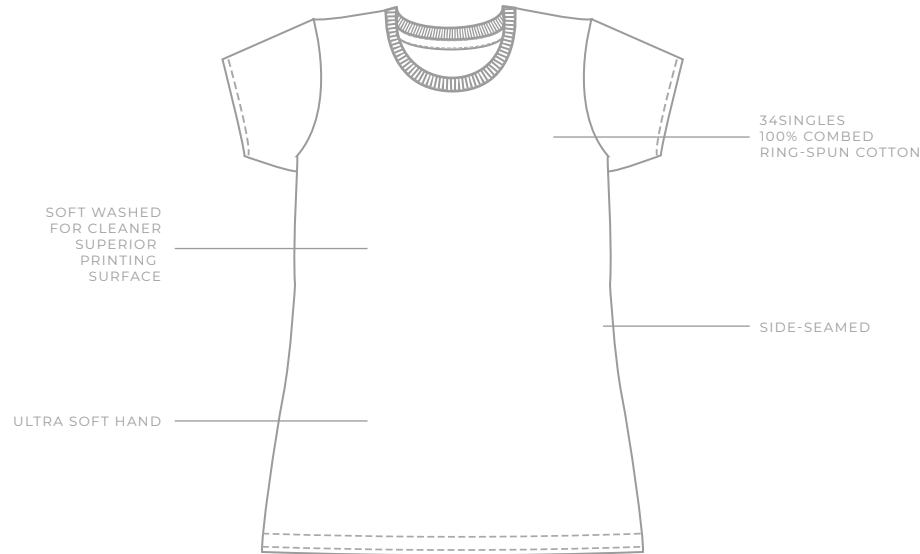

STYLE: LC1025

CATEGORY: **WOMEN'S**

NAME: **SLIM FIT T-SHIRT**

### FABRIC

- 34 single
- 3.7 oz
- 100% combed ring-spun cotton
- Heathers 60/40 cotton/polyester
- Athletic Heather 85/15 cotton/viscose

Detail	XS	S	M	L	XL	2XL	3XL	4XL	5XL	6XL
Chest Width	14.5	15.5	16.5	17.5	18.5	19.5				
Body Length	24	25	26	27	28	29				
Sleeve Length SS	3.5	4	4.5	5	5.5	6				