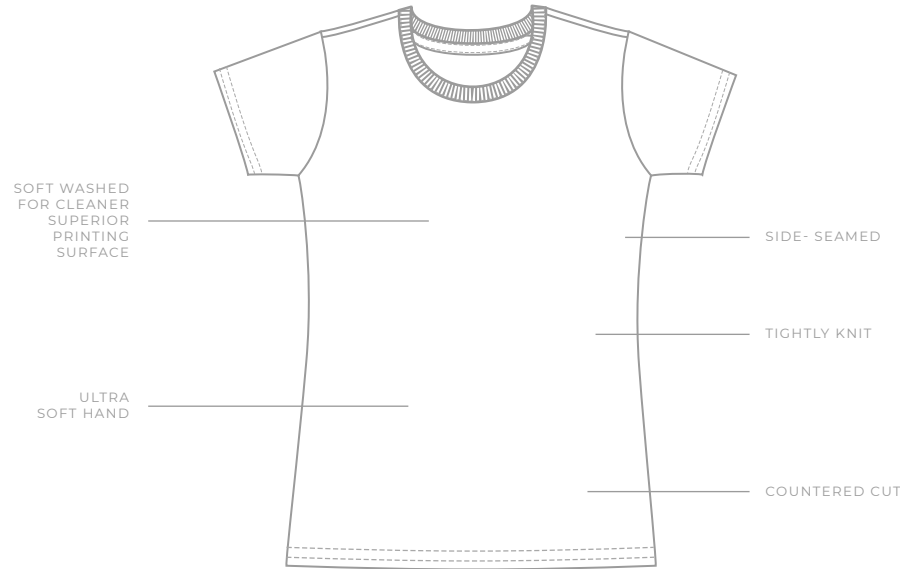

STYLE: **JC1025**

CATEGORY: **CHILDRENS**

NAME: **SWEETHEART T-SHIRT**

AVAILABLE COLORWAYS

-  Black
-  Turquoise
-  Athletic Heather
-  Teal Blue Heather
-  White
-  Pacific Blue
-  Dusty Rose Heather
-  Mint
-  Light Pink
-  Purple
-  Hot Pink
-  Purple Kale
-  Boysenberry
-  Uakari Red
-  Orange
-  Yellow
-  Light Chartreuse
-  Lime
-  Military Green

FABRIC

- 34 single
- 3.7 oz
- 100% combed ring-spun cotton
- Heathers 60/40 cotton/polyester
- Athletic Heather 85/15 cotton/viscose

Detail	XS	S	M	L	XL	2XL	3XL	4XL	5XL	6XL
Chest Width	11.5	12.5	13.5	14.5	15.5					
Body Length	19	20	21	22	23					