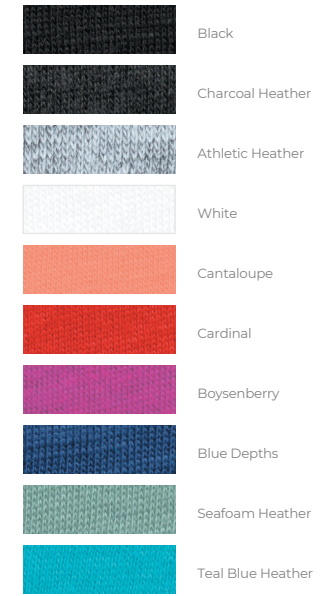

STYLE: **HC1125**

CATEGORY: **WOMEN'S**

NAME: **PREMIUM SHORT SLEEVE V-NECK**

## AVAILABLE COLORWAYS

### FABRIC

- 34 single,
- 3.7 oz.
- 100% combed ring-spun cotton
- Heathers 60/40 cotton/polyester
- Athletic Heather 85/15 cotton/viscose

Detail	XS	S	M	L	XL	2XL	3XL	4XL	5XL	6XL
Chest Width		16.5	18	19.5	21	22.5				
Body Length		26	27	28	29	30				