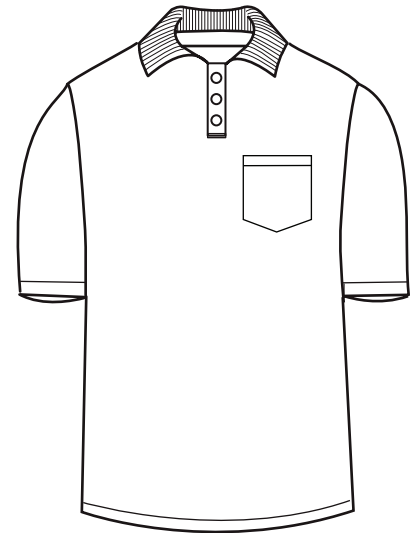

## BG1052 Men's IL-50 Pocketed Polo

- Moisture Wicking Antimicrobial
- UPF Rating 30
- IL-50 industrial grade polo
- 100% polyester
- BLU-X-DRI protection
- 5.7 ounce pique
- Stain release
- Snag resistant
- Matching buttons
- Rib knit curl free collar
- Side vents
- Hemmed sleeves
- Adult Sizes: S-6XL
- Classic fit

Dress your crew for success with this new 5.7 oz. pique adult pocketed wicking polo! Constructed from 100% polyester, this pocketed polo offers anti-microbial BLU-X-DRI protection, stain release, snag resistancy, matching buttons, a rib knit curl-free collar, side vents, and hemmed sleeves. Offered in a variety of sizes (S-6XL) and colors, this classic fit polo is a perfect fit for all occasions! Comfortable in any environment and meeting IL-50 standards, this Rental Friendly polo is engineered for the toughest jobs!

### MEN'S/ADULT SIZES

|               | XXS     | XS      | S       | M       | L       | XL      | 2XL     | 3XL     | 4XL     | 5XL     | 6XL     | 7XL     | 8XL     | 9XL-10XL |
|---------------|---------|---------|---------|---------|---------|---------|---------|---------|---------|---------|---------|---------|---------|----------|
| NECK          | 13.5    | 14      | 14-14.5 | 15-15.5 | 16-16.5 | 17-17.5 | 18-18.5 | 19-19.5 | 19.5-20 | 20-20.5 | 20.5-21 | 21      | 21.5    | 22.5     |
| CHEST         | 28-29   | 30-32   | 34-36   | 38-40   | 42-44   | 46-48   | 50-52   | 54-56   | 58-60   | 62-64   | 66-67   | 68-69   | 70-71   | 74-75    |
| SLEEVE        | 30.5-31 | 31.5-32 | 32.5-33 | 33.5-34 | 34.5-35 | 35.5-36 | 36.5-37 | 37.5-38 | 37.5-38 | 37.5-38 | 37.5-38 | 37.5-38 | 37.5-38 | 37.5-38  |
| SLEEVE (TALL) | —       | —       | —       | —       | 36.5-37 | 37.5-38 | 38.5-39 | 39.5-40 | —       | —       | —       | —       | —       | —        |