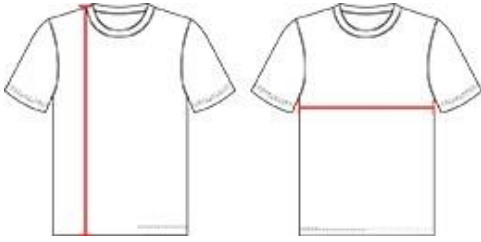

#218000 YOUTH DIGITALYOUTHTEE

- Badger heat seal logo on left sleeve
- Self-fabric collar
- Badger Sport paneled shoulder for maximum movement
- Double-needle hem
- 100% Sublimated Polyester moisture management/antimicrobial fabric

COLORS

SPECIFICATIONS

	XS	S	M	L	XL
Piece Weight measured in pounds	0.19	0.22	0.23	0.25	0.25
Spec Body Length measured in inches	21	23	25	26	27
Spec Chest Width measured in inches	15	16	17	18	19
Case Count # of units per case	36	36	36	36	36

HOWTOMEASURE

These product specifications reference a product's measurements.
For sizing information and guidance, please reference our sizing charts.

BODY LENGTH

Measured on the front from the shoulder/neck intersection to the bottom of the garment.

CHEST WIDTH

Measured across the chest, 1" below the armhole seam.