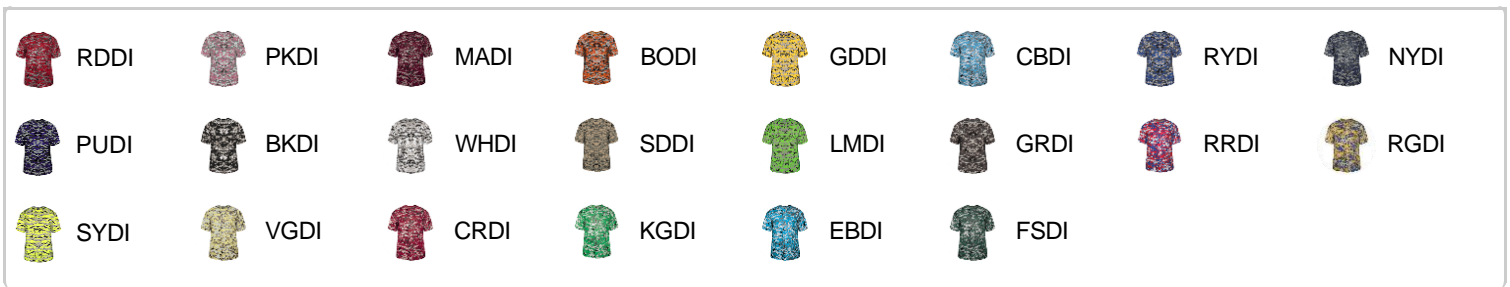

#218000 YOUTH DIGITALYOUTHTEE

- Badger heat seal logo on left sleeve
- Self-fabric collar
- Badger Sport paneled shoulder for maximum movement
- Double-needle hem
- 100% Sublimated Polyester moisture management/antimicrobial fabric

COLORS

SPECIFICATIONS

	XS	S	M	L	XL
Piece Weight measured in pounds	0.19	0.22	0.23	0.25	0.25
Spec Body Length measured in inches	21	23	25	26	27
Spec Chest Width measured in inches	15	16	17	18	19
Case Count # of units per case	36	36	36	36	36