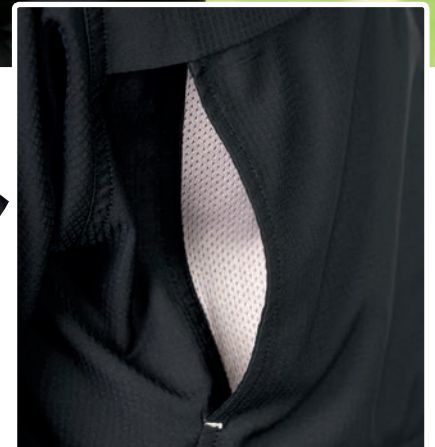

W704 Arbor Short Sleeve Short Sleeve Fishing Shirt

- 2.5 oz. polyester with UPF 20 sun protection
- **Tri-Mountain UltraCool®** moisture-wicking
- Hidden button-down collar
- Vented chest pockets with flap
- Vented back yoke with mesh lining

SIZES S-4XL

DECORATION EMB HT BHT

PCS (P)	1-49	50-299	300-799	800+
S-XL	$43.50	$41.00	$38.50	$36.00
2XL-4XL	add $3.00 each size up