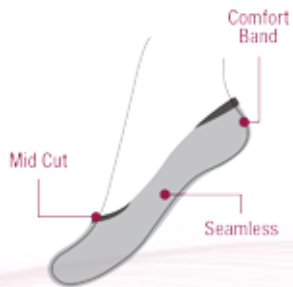

SILK REFLECTIONS
SHEER LINER P6
MULTIPACK

Q00722

- Comfort band
- Wicking Cool Comfort
- Low Profile

Q00722