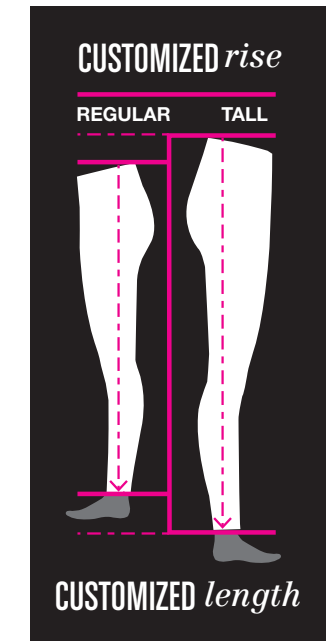

DMS085

Firm Foundations LEGGING

Ship Date: 12/15/19

MSRP: $46.00

Sizes: S-2XL; ST-2XLT

Basic Colors: XBK Black

XBK