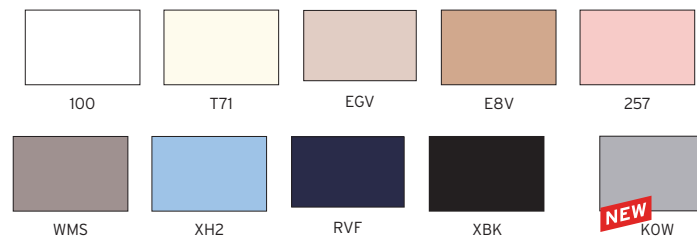

US4745

Ultimate LIFT & SUPPORT BRA

Ship Date: 12/15/19

MSRP: $36.00

Basic Sizes: (100,E8V): 36-42 B; 36-44 C, D; 38-46 DD, DDD, G

(XBK): 36-40 B; 36-44 C, D; 38-44 DD, DDD, G

(EGV): 36-42 B; 36-44 C, D; 38-44 DD, DDD

(RVF, WMS, XH2, T7J, 257): 36-40 B; 36-44 C, D; 38-44 DD, DDD

Basic Colors: 100 White, T71 Mother of Pearl, EGV Sandshell, E8V Nude,
257 Gentle Peach, WMS Warm Steel, XH2 Zen Blue, RVF Blue Velvet, XBK Black,

NEW Color: KOW Crystal Grey