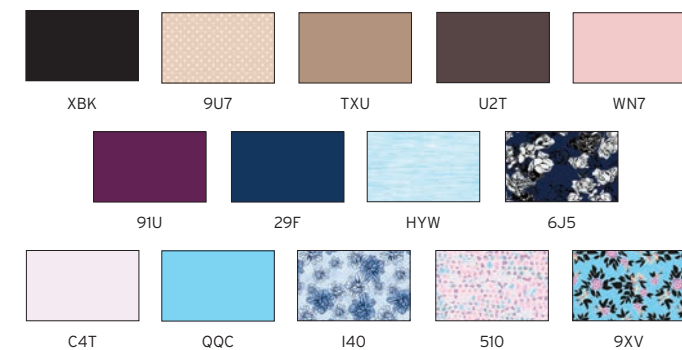

40760

Re-Cover One Fab Fit™ GEOMETRIC LACE BOYSHORT

Ship Date: 12/15/19

MSRP: \$12.00 or 3/\$32.00

Basic Sizes: S/5-2XL/9 – Fashion Sizes: S/5-2XL/9

Basic Colors: Q2G Black, WR9 Paris Nude, OE7 Boho Paisley Print-Sheer Pale Pink/Sheer Pale Pink, 91U Galactic Red, 9U7 Latte Pearl Pin Dot/Pearl, 9U5 Navy Palace Floral/Navy Eclipse
Fashion Colors: E1U Boho Dots Print Ciel Blue/Ciel Blue, EG5 Cluster Floral Sweetened Lilac/Sweetened Lilac, IU9 Windy Lavender Print/Mint Sparkle, IXQ Budding Pink, 1Z7 Ciel Blue, DZV Water Color Camo Soft Pink/Budding Pink, Z6B Paris Pearl Pin Dot/ Paris Nude, DXX Washed Leopard Soft Pink/ Evening Blush

DMULBS, DMULHP, DMULTG, DMULCK

Comfort Devotion® UltraLight
BOYSHORT, HIPSTER, THONG, CHEEKY

Ship Date: 12/15/19

MSRP: \$12.00 or 3/\$32.00

Basic Sizes: S/5-2XL/9 _ Fashion Sizes: S/5-2XL/9

Basic Colors: XBK Black, 9U7 Latte Pearl Pin Dot, TXU Cinnamon Butter, U2T Warm Cocoa Brown, WN7 Sheer Pale Pink, 9IU Galactic Red, 29F Navy Eclipse, HYW Whimsy Pearl Heather Print, 6J5 Black/Navy Blossoms

Fashion Colors: C4T Purple Parfait, QQC Blue Horizon, I40 Floating Flower Ciel Blue, 510 Mesh Texture Print/Ballerina Slipper, 9XV Cluster Floral Blue Horizon

DHHU36

Breathable Comfort UNDERWIRE BRA

Ship Date: 12/1/19