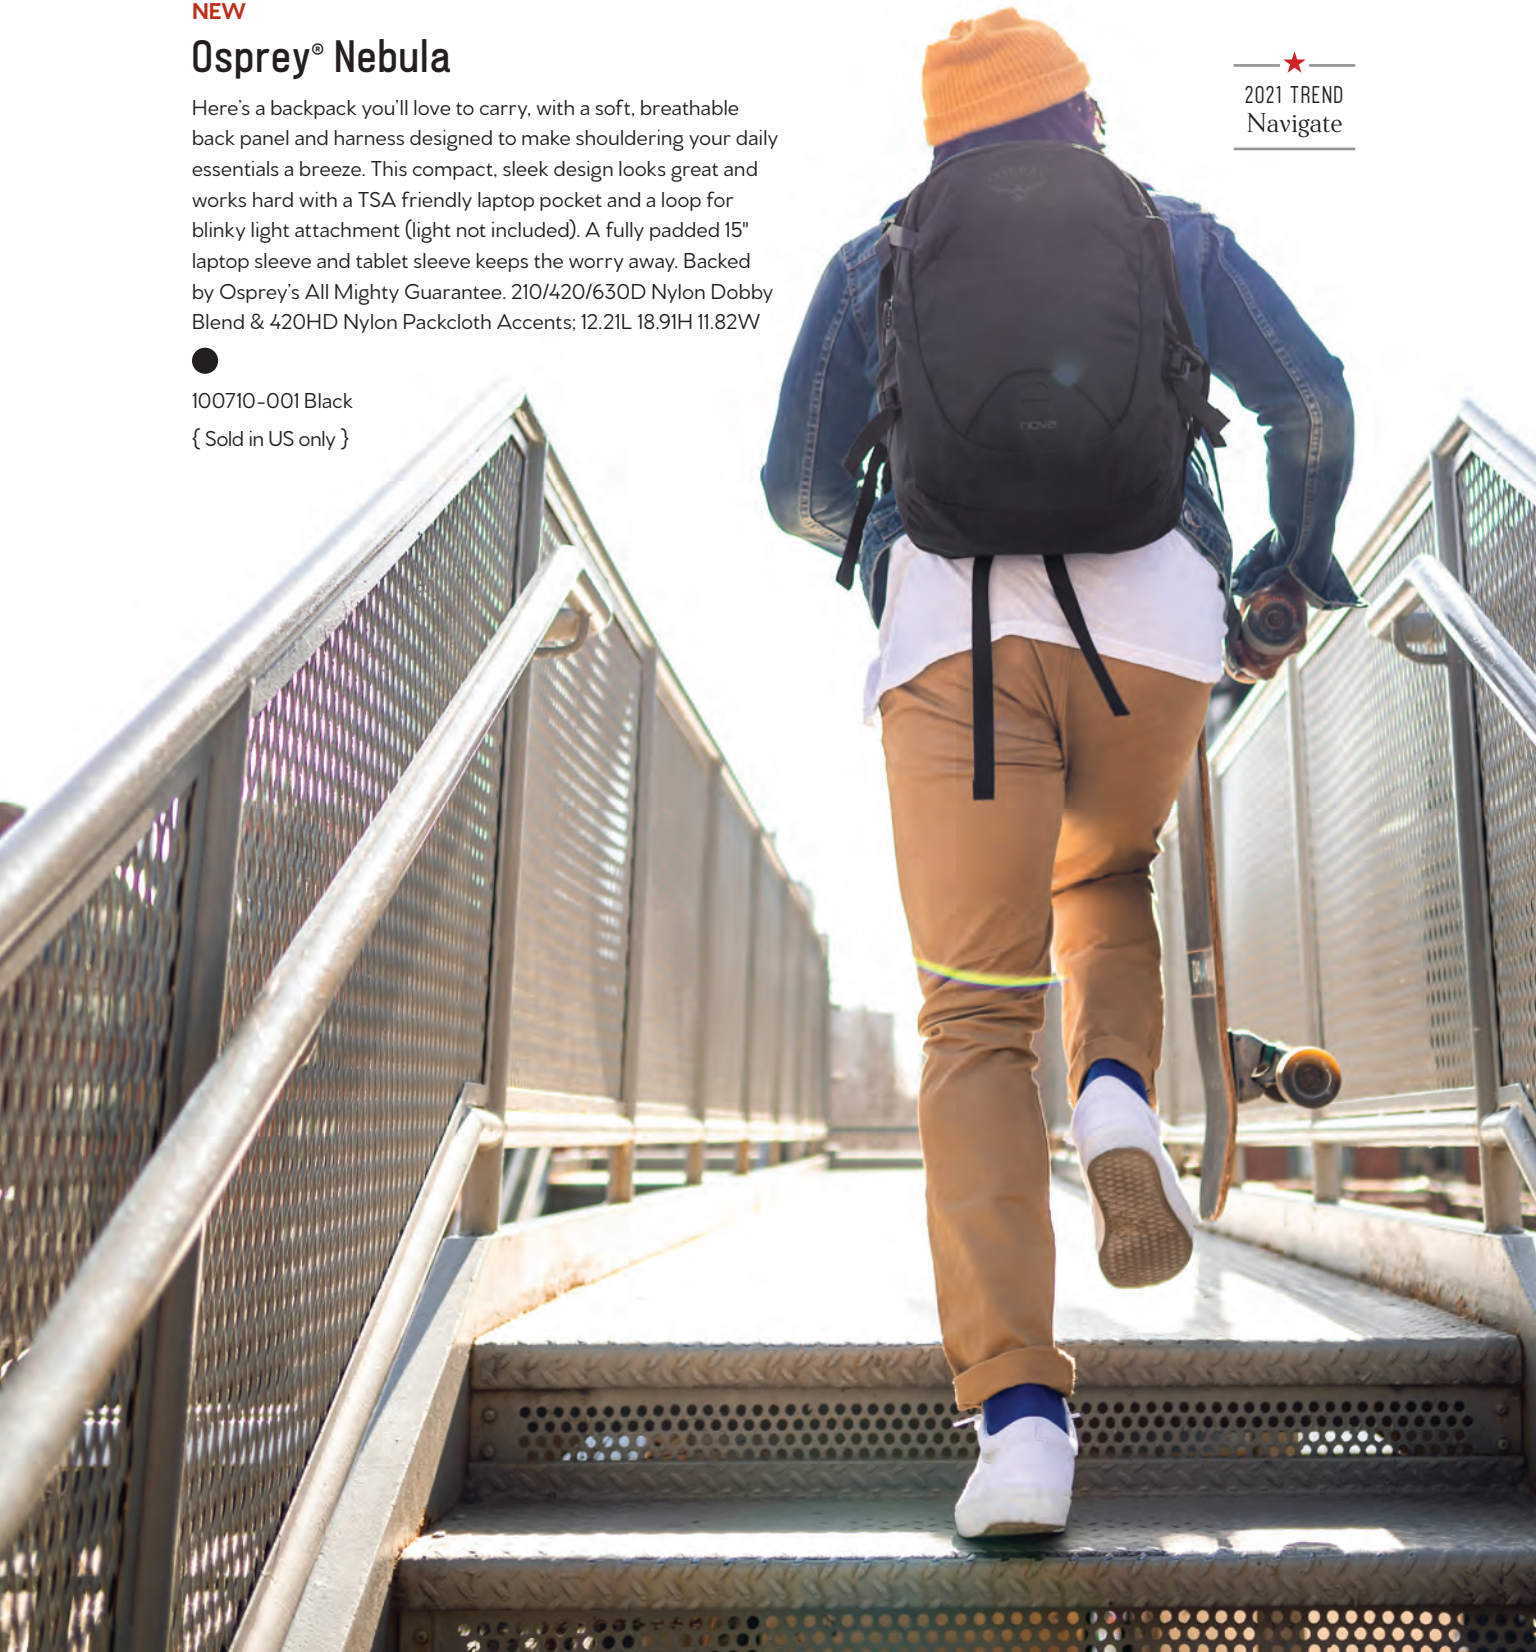

NEW

Osprey® Nebula

Here's a backpack you'll love to carry, with a soft, breathable back panel and harness designed to make shouldering your daily essentials a breeze. This compact, sleek design looks great and works hard with a TSA friendly laptop pocket and a loop for blinky light attachment (light not included). A fully padded 15" laptop sleeve and tablet sleeve keeps the worry away. Backed by Osprey's All Mighty Guarantee. 210/420/630D Nylon Dobby Blend & 420HD Nylon Packcloth Accents; 12.21L 18.91H 11.82W

100710-001 Black

{ Sold in US only }

★
2021 TREND
Navigate