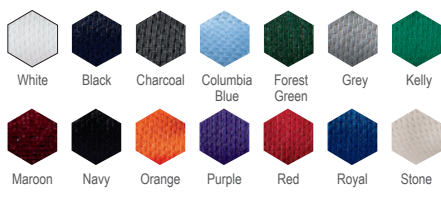

ULTRACLUB®
8405 prime $24.00
MEN'S COOL & DRY SPORT POLO
Sizes: S-6XL Also available: Men's Tall (8405T), Ladies' (8404)
Additional Features: Moisture-Wicking

HARRITON®
M315 prime $22.00
MEN'S 4 OZ. POLYTECH POLO
Sizes: XS-6XL Also available: Ladies' (M315W)
Additional Features: Moisture-Wicking, Antimicrobial, Anti-Static

ULTRACLUB®
8425L $20.00
LADIES' COOL & DRY SPORT PERFORMANCE INTERLOCK POLO
Sizes: XS-3XL Also available: Men's (8425)
Additional Features: Snag-Resistant, Moisture-Wicking

TEAM*365*
TT51 primeplus $14.00
MEN'S ZONE PERFORMANCE POLO
Sizes: XS-6XL Also available: Ladies' (TT51W), Youth (TT51Y)
Additional Features: Moisture-Wicking