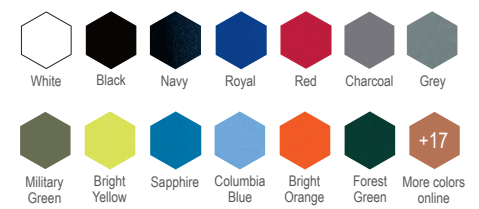

8420 prime
MEN'S COOL & DRY SPORT
PERFORMANCE INTERLOCK
T-SHIRT

Call for Pricing

Sizes: S-6XL Also available: Ladies' (8420L),
Youth (8420Y)

Additional Features: UV-Protection