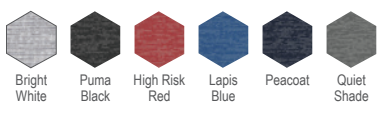

PUMA® products purchased must be sold only with embellishment. Sale of PUMA® on the internet or elsewhere without embellishment is strictly forbidden. Failing to comply with these policies will result in loss of privileges for selling the PUMA® brand.