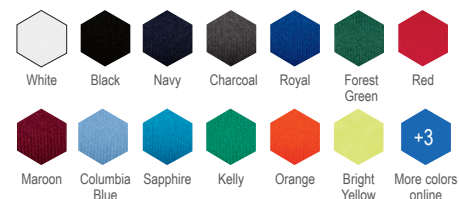

ULTRACLUB®
8405 prime $24.00
MEN'S COOL & DRY SPORT POLO
Sizes: S-6XL Also available: Men's Tall (8405T), Ladies' (8404)
Additional Features: Moisture-Wicking

HARRITON®
M315 prime $22.00
MEN'S 4 OZ. POLYTECH POLO
Sizes: XS-6XL Also available: Ladies' (M315W)
Additional Features: Moisture-Wicking, Antimicrobial, Anti-Static

ULTRACLUB®
8425L $20.00
LADIES' COOL & DRY SPORT PERFORMANCE INTERLOCK POLO
Sizes: XS-3XL Also available: Men's (8425)
Additional Features: Snag-Resistant, Moisture-Wicking

TEAM*365*
TT51 primeplus $14.00
MEN'S ZONE PERFORMANCE POLO
Sizes: XS-6XL Also available: Ladies' (TT51W), Youth (TT51Y)
Additional Features: Moisture-Wicking