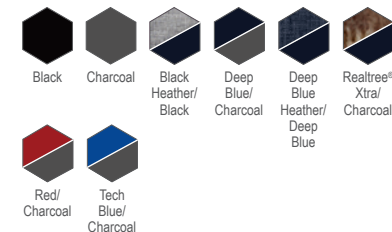

5350 **prime** $89.54
MEN'S POLY SPANDEX
MOTION JACKET

Sizes: S-4XL Also available: Ladies' (9439),
Men's Tall (5350T)