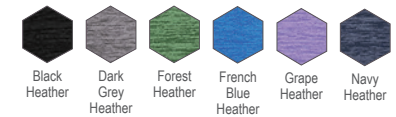

Sizes: XS-3XL Also available: Men's (DG797)