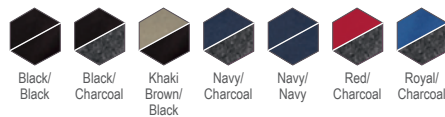

ULTRA CLUB

8915 **prime**
ADULT FLEECE-LINED
HOODED JACKET

\$45.00

Sizes: S-4XL

H HARRITON

M740 **prime**
ADULT FLEECE-LINED
NYLON JACKET

\$40.00

Sizes: XS-4XL