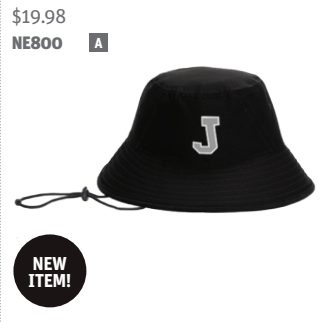

\$25.98
LNEA108 **L**

NEW ITEM!

NEW ERA® VENUE FLEECE PULLOVER HOODIE

\$59.98
NEA520 **A**
LNEA522 **L**
NEA523 **A**

NEW ERA® TRI-BLEND FLEECE PULLOVER HOODIE

\$39.98
NEA510 **A**
LNEA510 **L**

SPORT-TEK® POSICHARGE® COMPETITOR™ TEE

Pricing Upon Request
ST350 **A**
LST350 **L**
TST350 **T**
LST353 **L**
YST350 **Y**

NEW ERA® PERFORMANCE TERRY SHORT SLEEVE HOODIE

\$35.98
NEA533 **A**
LNEA533 **L**

NEW ITEM!

NEW ERA® TRACK JACKET

\$45.98
NEA650 **A**
LNEA650 **L**

NEW ITEM!

NEW ERA® LADIES TRI-BLEND FLEECE VARSITY CREW

\$43.98
LNEA513 **L**

NEW ITEM!

NEW ERA® HEX ERA BUCKET HAT

\$19.98
NE800 **A**

NEW ITEM!

NEW ERA® LEGACY DUFFEL