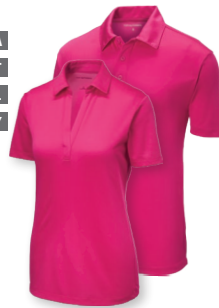

Pricing Upon Request

PC450 A
LPC450V L
LPC450 L
LPC450VLS L
PC450Y Y
PC450TD TD

PORT AUTHORITY® SILK TOUCH™ PERFORMANCE POLO

\$13.98

K540 A
TLK540 T
L540 L
Y540 Y

SPORT-TEK® LADIES HEATHER COLORBLOCK CONTENDER™ POLO