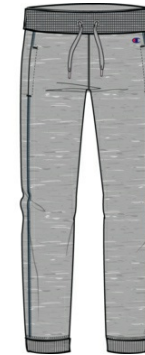

PLUS CAMPUS FRENCH TERRY...

Style #: QM4927
CC: 023 - OXFORD GRAY
Graphic: C Patch Only
Sizes: X LARGE - 4X LARGE
Wholesale: $19.35
M.S.R.P.: $50.00
Delivery: C/O - 7/13
Fabric Content: 72 Cotton, 28 Polyester