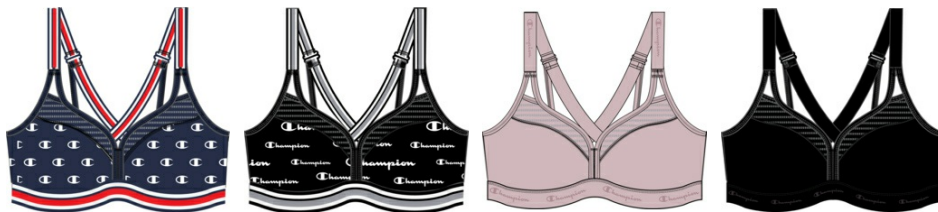

7/13 DELIVERY: SPORT BRAS (MODERATE SUPPORT)

THE CURVY STRAPPY-PRINT

Style #: B1091P
CC: F3R - C ALLOVER
AHTLETIC NAVY
Sizes: X SMALL - 2X LARGE
Wholesale: $19.35
M.S.R.P.: $40.00
Delivery: C/O - 7/13
Fabric Content: 88 Polyester,
12 Spandex

THE CURVY STRAPPY-PRINT

Style #: B1091P
CC: 2KX - SOLID
SCRIPTS/BLACK
Sizes: X SMALL - 2X LARGE
Wholesale: $19.35
M.S.R.P.: $40.00
Delivery: C/O - 7/13
Fabric Content: 88 Polyester,
12 Spandex

THE CURVY STRAPPY

Style #: B1091
CC: UN6 - HUSH PINK
Sizes: X SMALL - 2X LARGE
Wholesale: $17.15
M.S.R.P.: $36.00
Delivery: NEW - 7/13
Fabric Content: 88 Polyester,
12 Spandex

THE CURVY STRAPPY

Style #: B1091
CC: 001 - BLACK
Sizes: X SMALL - 2X LARGE
Wholesale: $17.15
M.S.R.P.: $36.00
Delivery: C/O - 7/13
Fabric Content: 88 Polyester,
12 Spandex