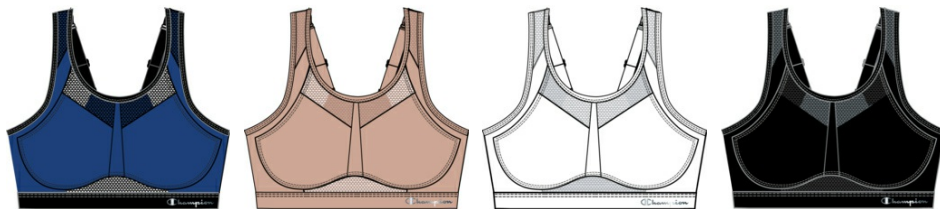

7/13 DELIVERY: PLUS BRAS (MAXIMUM SUPPORT)

PLUS MOTION CONTROL...

Style #: QB1527
CC: GUX - SURF THE WEB
Sizes: 38C - 443D
Wholesale: $21.15
M.S.R.P.: $50.00
Delivery: C/O - 7/13
Fabric Content: 87 Polyester, 13 Spandex

PLUS MOTION CONTROL...

Style #: QB1527
CC: WR9 - PARIS NUDE
Sizes: 38C - 443D
Wholesale: $21.15
M.S.R.P.: $50.00
Delivery: C/O - 7/13
Fabric Content: 87 Polyester, 13 Spandex

PLUS MOTION CONTROL...

Style #: QB1527
CC: 100 - WHITE
Sizes: 38C - 443D
Wholesale: $21.15
M.S.R.P.: $50.00
Delivery: C/O - 7/13
Fabric Content: 87 Polyester, 13 Spandex

PLUS MOTION CONTROL...

Style #: QB1527
CC: 001 - BLACK
Sizes: 38C - 443D
Wholesale: $21.15
M.S.R.P.: $50.00
Delivery: C/O - 7/13
Fabric Content: 87 Polyester, 13 Spandex