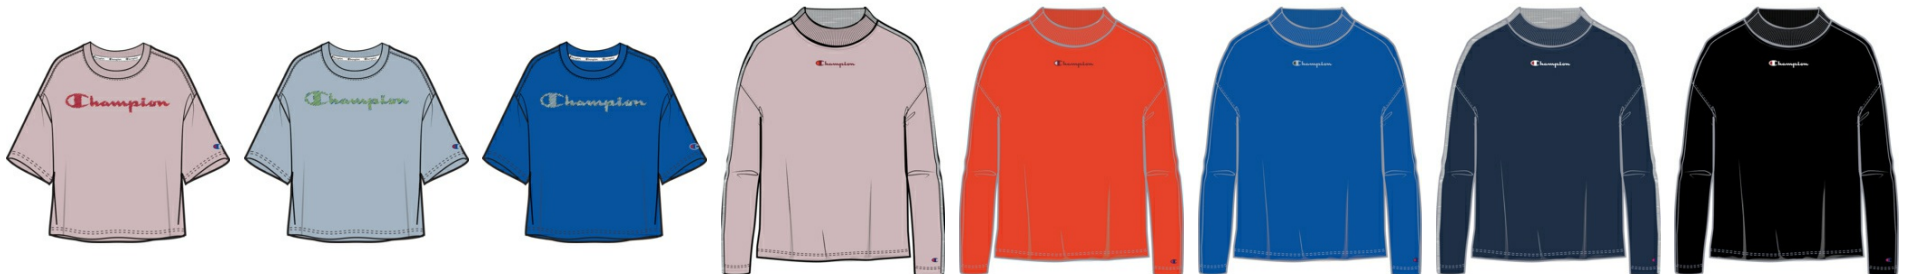

9/14 DELIVERY: TEES

CROPPED TEE

Style #: W5950G586143
CC: UN6 - HUSH PINK
Graphic: Ink
Sizes: X SMALL - 2X LARGE
Wholesale: $10.10
M.S.R.P.: $25.00
Delivery: NEW - 9/14
Fabric Content: 60 Cotton, 40 Polyester

CROPPED TEE

Style #: W5950G586143
CC: 8BY - SNOWDROP GREY
Graphic: Ink
Sizes: X SMALL - 2X LARGE
Wholesale: $10.10
M.S.R.P.: $25.00
Delivery: NEW - 9/14

CROPPED TEE

Style #: W5950G586143
CC: NU2 - BOZZETTO BLUE (SMS)
Graphic: Ink
Sizes: X SMALL - 2X LARGE
Wholesale: $10.10
M.S.R.P.: $25.00
Delivery: NEW - 9/14

CAMPUS MOCK NECK LONG SLEEVE

Style #: W7439586160
CC: UN6 - HUSH PINK (SMS)
Graphic: Ink
Sizes: X SMALL - 2X LARGE
Wholesale: $15.10
M.S.R.P.: $35.00
Delivery: NEW - 9/14

CAMPUS MOCK NECK LONG SLEEVE

Style #: W7439586160
CC: UJY - HEARTY RED
Graphic: Ink
Sizes: X SMALL - 2X LARGE
Wholesale: $15.10
M.S.R.P.: $35.00
Delivery: NEW - 9/14
Fabric Content: 60 Cotton, 40 Polyester

CAMPUS MOCK NECK LONG SLEEVE

Style #: W7439586160
CC: NU2 - BOZZETTO BLUE
Graphic: Ink
Sizes: X SMALL - 2X LARGE
Wholesale: $15.10
M.S.R.P.: $35.00
Delivery: NEW - 9/14

CAMPUS MOCK NECK LONG SLEEVE

Style #: W7439586160
CC: Z0Q - ATHLETIC NAVY
Graphic: Ink
Sizes: X SMALL - 2X LARGE
Wholesale: $15.10
M.S.R.P.: $35.00
Delivery: NEW - 9/14
Fabric Content: 60 Cotton, 40 Polyester

CAMPUS MOCK NECK LONG SLEEVE

Style #: W7439586160
CC: 001 - BLACK
Graphic: Ink
Sizes: X SMALL - 2X LARGE
Wholesale: $15.10
M.S.R.P.: $35.00
Delivery: NEW - 9/14
Fabric Content: 60 Cotton, 40 Polyester