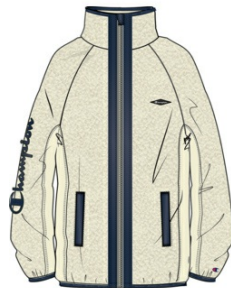

SHERPA JACKET

Style #: J7452586187
CC: 1QF - CHALK WHITE
Graphic: Embroidery- Crinkle Woven
Sizes: X SMALL - 2X LARGE
Wholesale: $30.10
M.S.R.P.: $70.00
Delivery: NEW - 9/14
Fabric Content: 100 Polyester