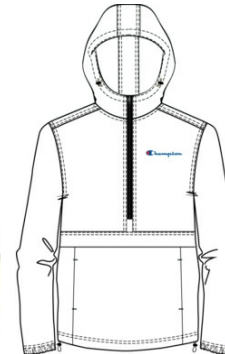

M PACKABLE JACKET

Style #: V1012549369
CC: 045 - WHITE
Graphic: Ink
Sizes: SMALL - 2X LARGE
Wholesale: $18.10
M.S.R.P.: $45.00
Delivery: C/O - 7/13
Fabric Content: Body: 100 Polyester