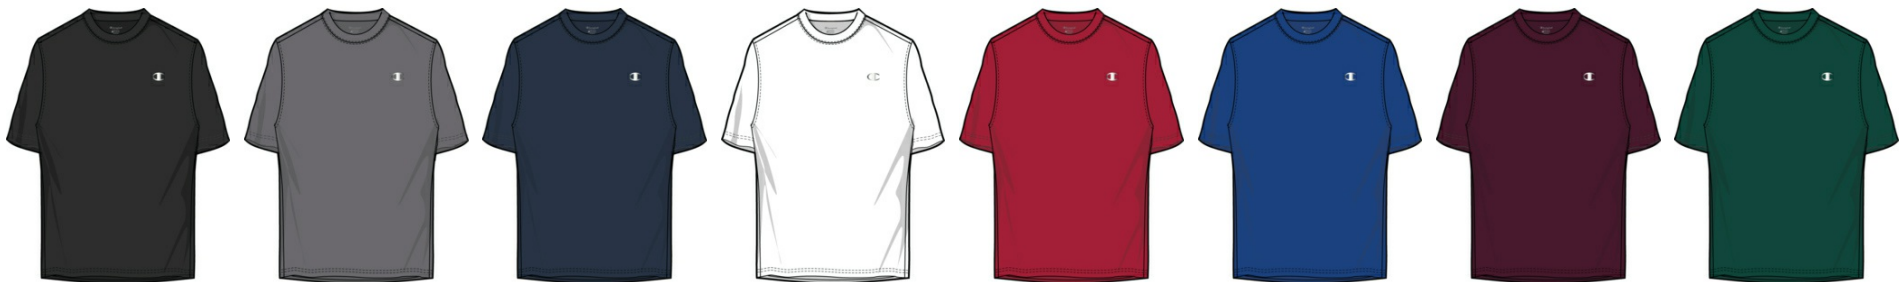

DOUBLE DRY CORE TEE

DOUBLE DRY CORE TEE

Style #: T0022
Color: BLACK
Color Code: 003
Wholesale: $7.10 - $7.60
M.S.R.P.: $20.00
Delivery: C/O

DOUBLE DRY CORE TEE

Style #: T0022
Color: STONE GRAY
Color Code: BR4
Wholesale: $7.10 - $7.60
M.S.R.P.: $20.00
Delivery: C/O

DOUBLE DRY CORE TEE

Style #: T0022
Color: NAVY
Color Code: 031
Wholesale: $7.10 - $7.60
M.S.R.P.: $20.00
Delivery: C/O

DOUBLE DRY CORE TEE

Style #: T0022
Color: WHITE
Color Code: 045
Wholesale: $7.10 - $7.60
M.S.R.P.: $20.00
Delivery: C/O

DOUBLE DRY CORE TEE

Style #: T0022
Color: SCARLET
Color Code: 040
Wholesale: $7.10 - $7.60
M.S.R.P.: $20.00
Delivery: C/O

DOUBLE DRY CORE TEE

Style #: T0022
Color: ROYAL BLUE
Color Code: EKB
Wholesale: $7.10 - $7.60
M.S.R.P.: $20.00
Delivery: C/O

DOUBLE DRY CORE TEE

Style #: T0022
Color: MAROON
Color Code: 029
Wholesale: $7.10 - $7.60
M.S.R.P.: $20.00
Delivery: C/O

DOUBLE DRY CORE TEE

Style #: T0022
Color: DARK GREEN
Color Code: 014
Wholesale: $7.10 - $7.60
M.S.R.P.: $20.00
Delivery: C/O