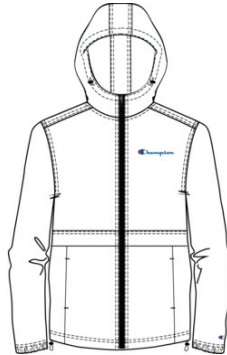

M PACKABLE JACKET
Style #: V1012549369
Color: WHITE
Color Code: 045
Wholesale: $18.10
M.S.R.P.: $45.00
Delivery:

FULL ZIP JACKET
Style #: V1015549369
Color: WHITE
Color Code: 045
Wholesale: $20.10
M.S.R.P.: $50.00
Delivery: New - 1/13