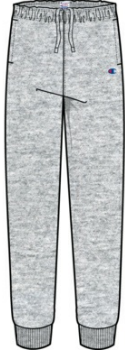

POWERBLEND FLEECE FULL ZIP

Style #: S0891407D55
Color: NAVY
Color Code: 031
Wholesale: \$16.00 - \$17.50
M.S.R.P.: \$50.00
Delivery: C/O

POWERBLEND FLEECE FULL ZIP

Style #: S0891407D55
Color: WHITE
Color Code: 045
Wholesale: \$16.00 - \$17.50
M.S.R.P.: \$50.00
Delivery: C/O

POWERBLEND FLEECE FULL ZIP

Style #: S0891407D55
Color: TEAM RED
SCARLET
Color Code: W3J
Wholesale: \$16.00 - \$16.35
M.S.R.P.: \$50.00
Delivery: C/O

POWERBLEND FLEECE FULL ZIP

Style #: S0891407D55
Color: SURF THE WEB
Color Code: GUX
Wholesale: \$16.00 - \$16.35
M.S.R.P.: \$50.00
Delivery: C/O

POWERBLEND FLEECE JOGGER...
 Style #: P1022549314
 Color: BLACK
 Color Code: 003
 Wholesale: \$12.00
 M.S.R.P.: \$40.00
 Delivery: C/O

POWERBLEND FLEECE JOGGER...
 Style #: P1022549314
 Color: OXFORD GRAY
 Color Code: 806
 Wholesale: \$12.00
 M.S.R.P.: \$40.00
 Delivery: C/O