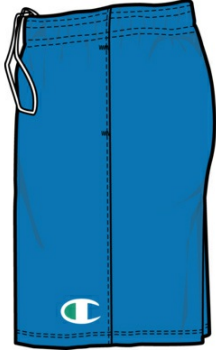

GRAPHIC JERSEY SHORT

Style #: G856HY07689
Color: DEEP BLUE WATER
Color Code: 7YF
Wholesale: $7.00
M.S.R.P.: $20.00
Delivery: New - 1/13