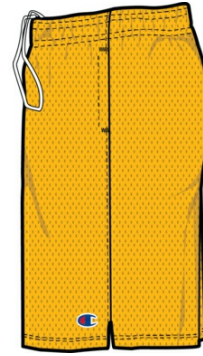

CLASSIC MESH SHORT
Style #: 81622407Q88
Color: TEAM GOLD
Color Code: MLV
Wholesale: $8.60
M.S.R.P.: $25.00
Delivery: C/O