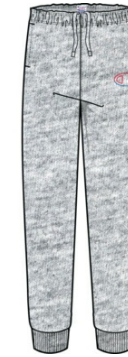

POWERBLEND GRAPHIC HOODIE

Style #: GF89HY08126
Color: GREEN MYTH
Color Code: PC0
Wholesale: $15.00
M.S.R.P.: $45.00
Delivery: New - 11/15