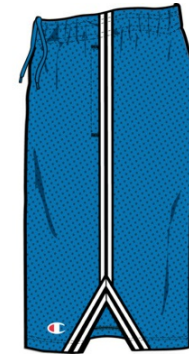

LACROSSE SHORT
Style #: 85924550742
Color: FRENCH ROAST/FULL BLOOM PINK
Color Code: OJJ
Wholesale: $12.10
M.S.R.P.: $30.00
Delivery: New - 1/13

LACROSSE SHORT
Style #: 85924550742
Color: DEEP BLUE WATER
Color Code: 7YF
Wholesale: $12.10
M.S.R.P.: $30.00
Delivery: New - 1/13