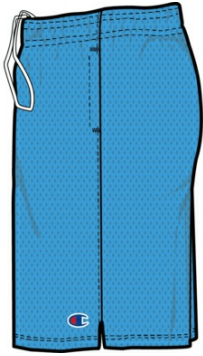

CLASSIC MESH SHORT
Style #: 81622407Q88
Color: SWISS BLUE
Color Code: K7P
Wholesale: $8.60
M.S.R.P.: $25.00
Delivery: C/O