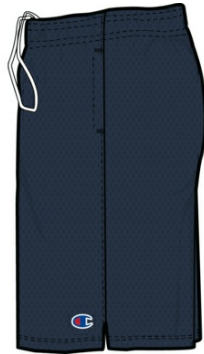

CLASSIC MESH SHORT

Style #: 81622407Q88
Color: NAVY
Color Code: 031
Wholesale: $8.60
M.S.R.P.: $25.00
Delivery: C/O