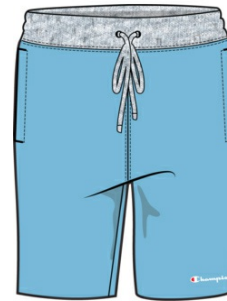

**MIDDLEWEIGHT
CHAMPION SHORT**

Style #: 85699550753
Color: BLUE
HORIZON/OXFORD GREY
Color Code: 4VX
Wholesale: $13.10
M.S.R.P.: $30.00
Delivery: New - 3/16