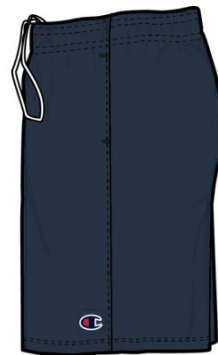

CLASSIC JERSEY V-NECK

Style #: T0221
Color: WHITE
Color Code: 045
Wholesale: \$5.25
M.S.R.P.: \$20.00
Delivery: C/O

JERSEY SHORT WITH POCKETS

Style #: 85653407Q88
Color: BLACK
Color Code: 003
Wholesale: \$6.00
M.S.R.P.: \$20.00
Delivery: C/O