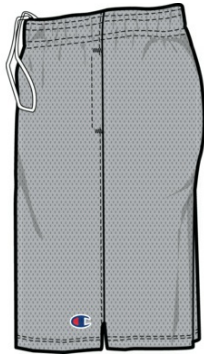

CLASSIC MESH SHORT

Style #: 81622407Q88
Color: ATHLETIC GRAY
Color Code: H34
Wholesale: $8.60
M.S.R.P.: $25.00
Delivery: C/O