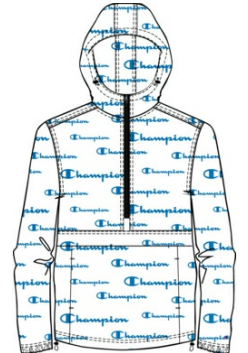

PACKABLE JACKET
 Style #: V1012550743
 Color: C GOLD
 Color Code: BYC
 Wholesale: \$18.10
 M.S.R.P.: \$45.00
 Delivery: New - 1/13

PACKABLE JACKET - AOP
 Style #: V1012P
 Color: SOLID SCRIPTS NAVY
 Color Code: C72
 Wholesale: \$22.10
 M.S.R.P.: \$55.00
 Delivery: New - 1/13