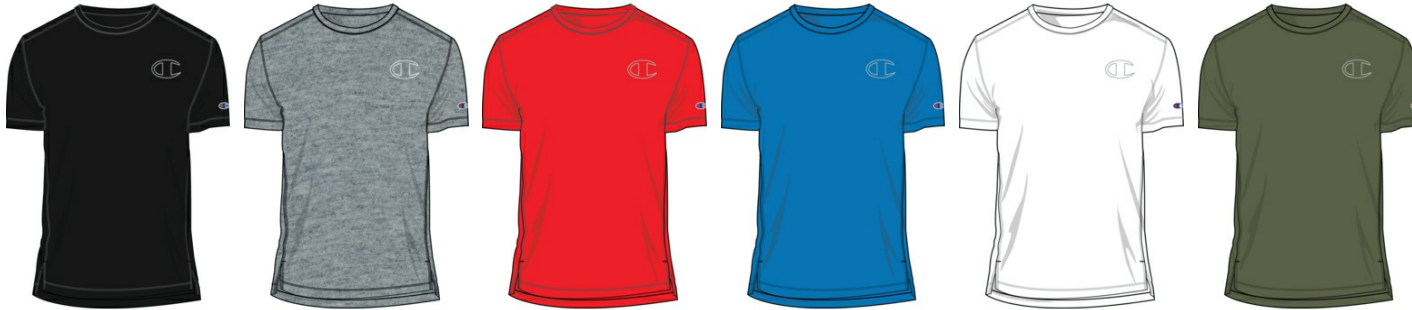

SPORT TEE

SPORT TEE

Style #: T5704550744
Color: BLACK
Color Code: 003
Wholesale: $11.10
M.S.R.P.: $25.00
Delivery: New - 1/13

SPORT TEE

Style #: T5704550744
Color: RAILROAD GRAY
HEATHER
Color Code: 4AM
Wholesale: $11.10
M.S.R.P.: $25.00
Delivery: New - 1/13

SPORT TEE

Style #: T5704550744
Color: RED FLAME
Color Code: 7WP
Wholesale: $11.10
M.S.R.P.: $25.00
Delivery: New - 1/13

SPORT TEE

Style #: T5704550744
Color: DEEP BLUE WATER
Color Code: 7YF
Wholesale: $11.10
M.S.R.P.: $25.00
Delivery: New - 1/13

SPORT TEE

Style #: T5704550744
Color: WHITE
Color Code: 045
Wholesale: $11.10
M.S.R.P.: $25.00
Delivery: New - 1/13

SPORT TEE

Style #: T5704550744
Color: CARGO OLIVE
Color Code: 9AX
Wholesale: $11.10
M.S.R.P.: $25.00
Delivery: New - 1/13