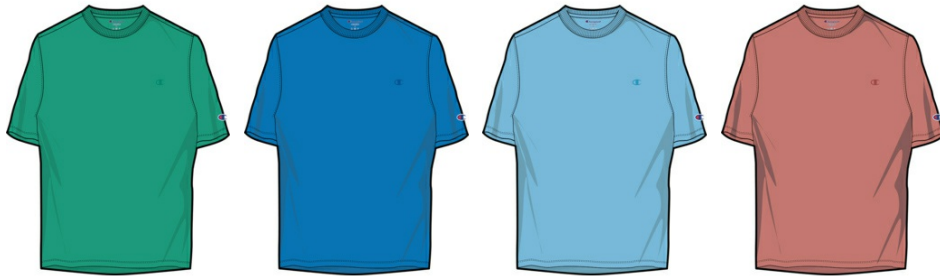

GRAPHIC JERSEY SHORT

Style #: G856HY07689
Color: NAVY
Color Code: 031
Wholesale: \$7.00
M.S.R.P.: \$20.00
Delivery: C/O

CLASSIC JERSEY JOGGER WITH...

Style #: GP08HY07234
Color: BLACK
Color Code: 003
Wholesale: \$11.50
M.S.R.P.: \$30.00
Delivery: C/O

CLASSIC JERSEY JOGGER WITH...

Style #: GP08HY07234
Color: OXFORD GRAY
Color Code: 806
Wholesale: \$11.50
M.S.R.P.: \$30.00
Delivery: C/O

CLASSIC JERSEY JOGGER WITH...

Style #: GP08HY07234
Color: GRANITE HEATHER
Color Code: G61
Wholesale: \$11.50
M.S.R.P.: \$30.00
Delivery: C/O

CLASSIC JERSEY JOGGER WITH...

Style #: GP08HY07234
Color: NAVY
Color Code: 031
Wholesale: \$11.50
M.S.R.P.: \$30.00
Delivery: C/O

CORE JERSEY

CLASSIC JERSEY TEE

Style #: T0223
Color: GREEN MYTH
Color Code: PC0
Wholesale: \$5.25
M.S.R.P.: \$20.00
Delivery: New - 1/13